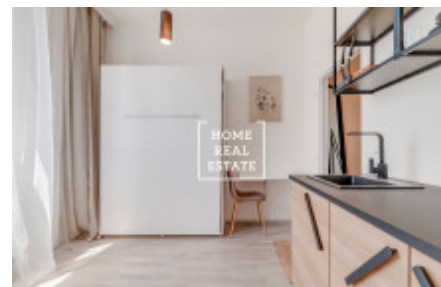

HOME
REAL
ESTATE

Sale flat 1+kk, 22 m² - Prosecká, Prosek

ID	35835	Offer	Sale
Group	1+kk	Furnished	unfurnished
Location	Prosecká	Ownership	Personal
Usable area	22 m ²	City	Prague
District	Prosek	City district	Libeň
Status	Realized		