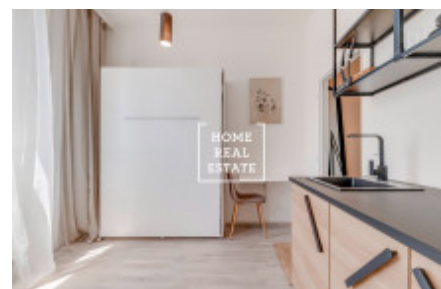

HOME
REAL
ESTATE

Sale flat 1+kk, 22 m² - Prosecká, Prosek

ID	35835	Offer	Sale
Group	1+kk	Furnished	unfurnished
Location	Prosecká	Ownership	Personal
Usable area	22 m ²	City	Prague
District	Prosek	City district	Libeň
Status	Realized		