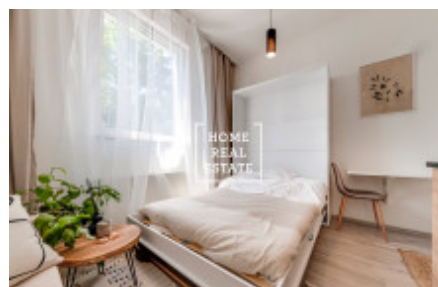

## Sale flat 1+kk, 13 m<sup>2</sup> - Prosecká, Prosek

ID	<a href="#">35834</a>	Offer	Sale
Group	1+kk	Furnished	unfurnished
Location	Prosecká	Ownership	Personal
Usable area	13 m <sup>2</sup>	City	<a href="#">Prague</a>
District	<a href="#">Prosek</a>	City district	<a href="#">Libeň</a>
Status	Realized		