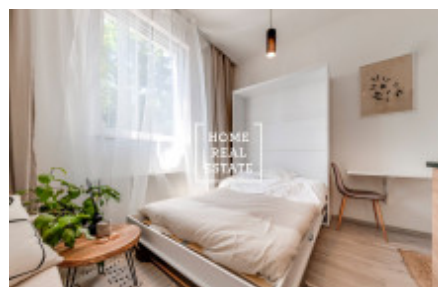

HOME
REAL
ESTATE

Sale flat 1+kk, 13 m² - Prosecká, Prosek

ID	35834	Offer	Sale
Group	1+kk	Furnished	unfurnished
Location	Prosecká	Ownership	Personal
Usable area	13 m ²	City	Prague
District	Prosek	City district	Libeň
Status	Realized		