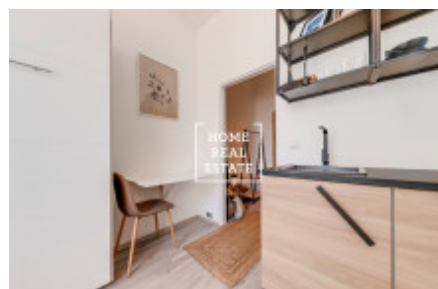

## Sale flat 1+kk, 17 m<sup>2</sup> - Prosecká, Prosek

ID	<a href="#">35830</a>	Offer	Sale
Group	1+kk	Furnished	unfurnished
Location	Prosecká	Ownership	Personal
Usable area	17 m <sup>2</sup>	City	<a href="#">Prague</a>
District	<a href="#">Prosek</a>	City district	<a href="#">Libeň</a>
Status	Realized		