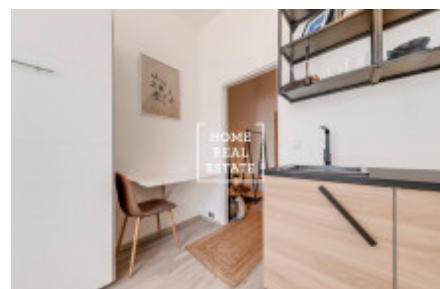

## Sale flat 1+kk, 17 m<sup>2</sup> - Prosecká, Prosek

ID	<a href="#">35830</a>	Offer	Sale
Group	1+kk	Furnished	unfurnished
Location	Prosecká	Ownership	Personal
Usable area	17 m <sup>2</sup>	City	<a href="#">Prague</a>
District	<a href="#">Prosek</a>	City district	<a href="#">Libeň</a>
Status	Realized		