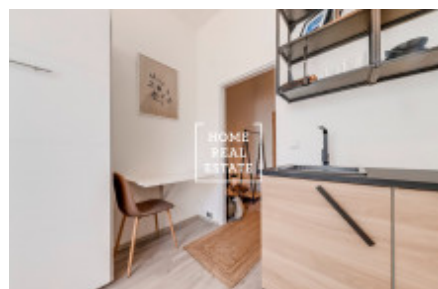

HOME
REAL
ESTATE

Sale flat 1+kk, 17 m² - Prosecká, Prosek

ID	35830	Offer	Sale
Group	1+kk	Furnished	unfurnished
Location	Prosecká	Ownership	Personal
Usable area	17 m ²	City	Prague
District	Prosek	City district	Libeň
Status	Realized		