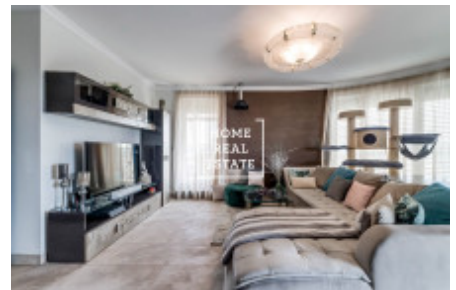

Sale flat 2+kk, 70 m² - Tupolevova, Letňany

ID	35826	Offer	Sale
Group	2+kk	Furnished	Furnished
Location	Tupolevova	Ownership	Personal
Usable area	70 m ²	City	Prague
District	Letňany	City district	Letňany
Status	Realized		