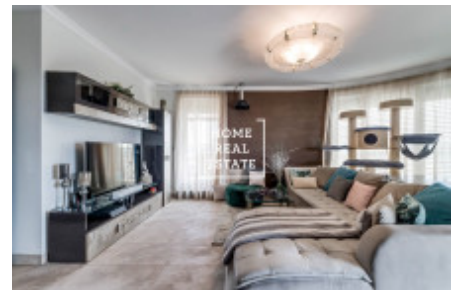

Sale flat 2+kk, 70 m2 - Tupolevova, Letňany

ID	35826	Offer	Sale
Group	2+kk	Furnished	Furnished
Location	Tupolevova	Ownership	Personal
Usable area	70 m ²	City	Prague
District	Letňany	City district	Letňany
Status	Realized		