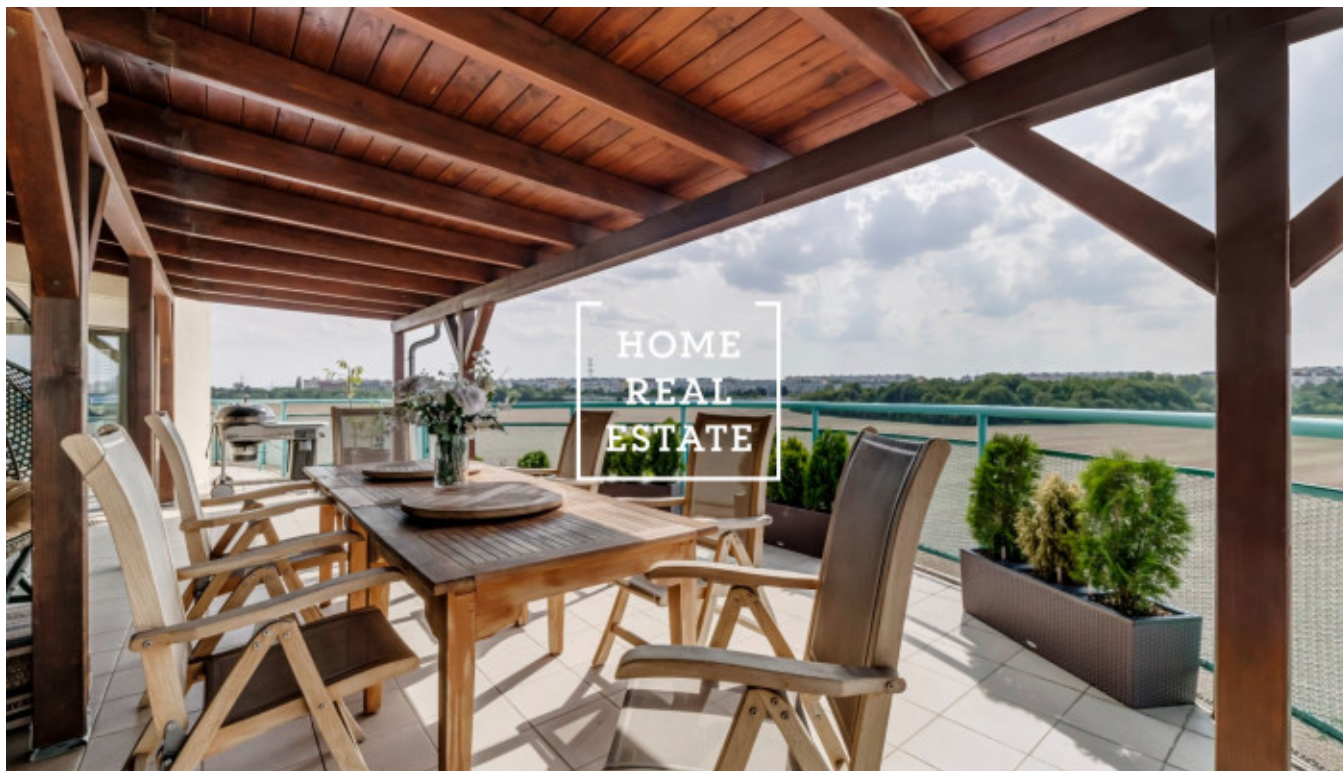

## Sale flat 2+kk, 70 m<sup>2</sup> - Tupolevova, Letňany

ID	<a href="#">35826</a>	Offer	Sale
Group	2+kk	Furnished	Furnished
Location	Tupolevova	Ownership	Personal
Usable area	70 m <sup>2</sup>	City	<a href="#">Prague</a>
District	<a href="#">Letňany</a>	City district	<a href="#">Letňany</a>
Status	Realized		