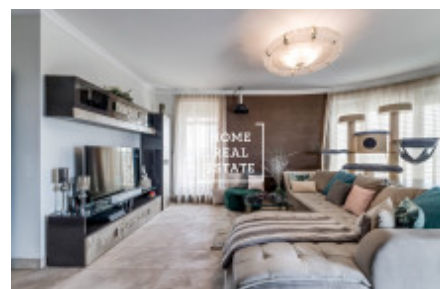

## Sale flat 2+kk, 70 m<sup>2</sup> - Tupolevova, Letňany

ID	<a href="#">35826</a>	Offer	Sale
Group	2+kk	Furnished	Furnished
Location	Tupolevova	Ownership	Personal
Usable area	70 m <sup>2</sup>	City	<a href="#">Prague</a>
District	<a href="#">Letňany</a>	City district	<a href="#">Letňany</a>
Status	Realized		