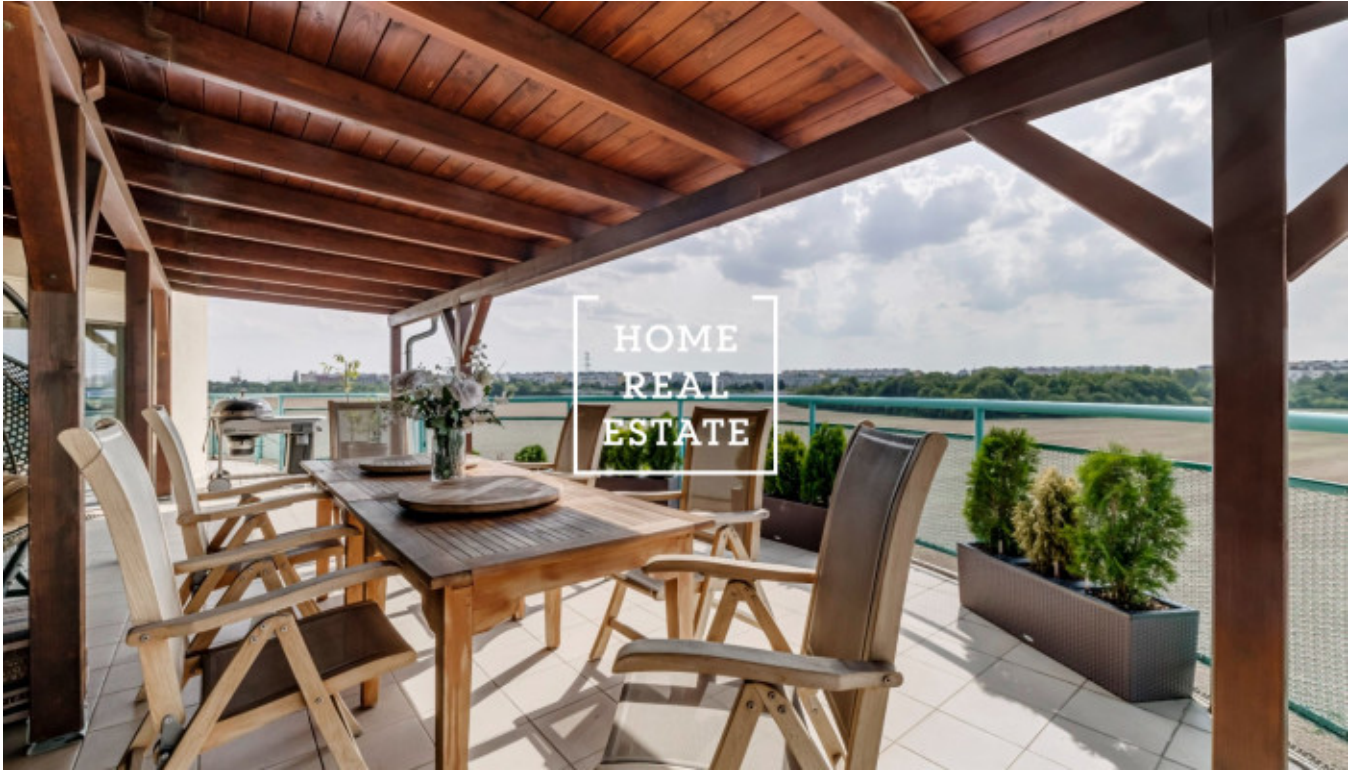

Sale flat 2+kk, 70 m2 - Tupolevova, Letňany

ID	35826	Offer	Sale
Group	2+kk	Furnished	Furnished
Location	Tupolevova	Ownership	Personal
Usable area	70 m ²	City	Prague
District	Letňany	City district	Letňany
Status	Realized		