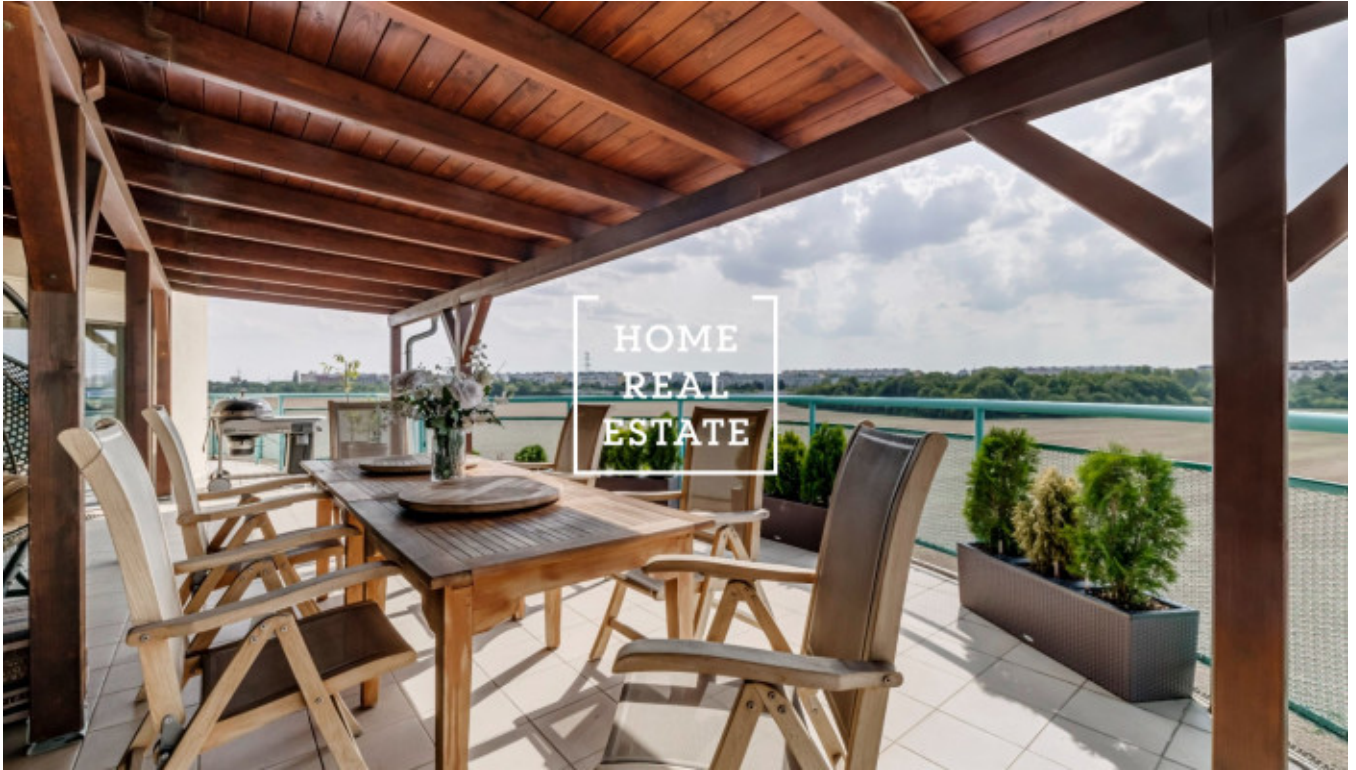

Sale flat 2+kk, 70 m² - Tupolevova, Letňany

ID	35826	Offer	Sale
Group	2+kk	Furnished	Furnished
Location	Tupolevova	Ownership	Personal
Usable area	70 m ²	City	Prague
District	Letňany	City district	Letňany
Status	Realized		