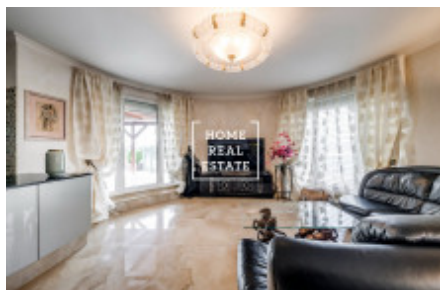

Sale flat 5+kk, 160 m2 - Tupolevova, Letňany

ID	35824	Offer	Sale
Group	5+kk	Furnished	Furnished
Location	Tupolevova	Ownership	Personal
Usable area	160 m ²	City	Prague
District	Letňany	City district	Letňany
Status	Realized		