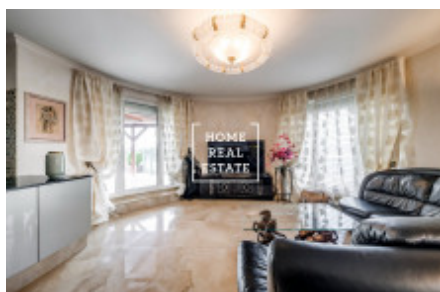

Sale flat 5+kk, 160 m2 - Tupolevova, Letňany

ID	35824	Offer	Sale
Group	5+kk	Furnished	Furnished
Location	Tupolevova	Ownership	Personal
Usable area	160 m ²	City	Prague
District	Letňany	City district	Letňany
Status	Realized		