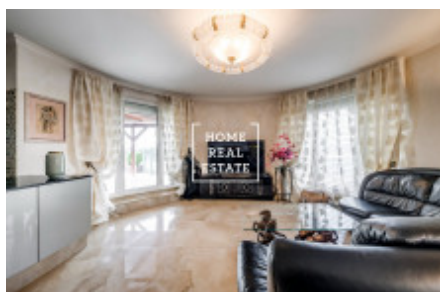

Sale flat 5+kk, 160 m² - Tupolevova, Letňany

ID	35824	Offer	Sale
Group	5+kk	Furnished	Furnished
Location	Tupolevova	Ownership	Personal
Usable area	160 m ²	City	Prague
District	Letňany	City district	Letňany
Status	Realized		