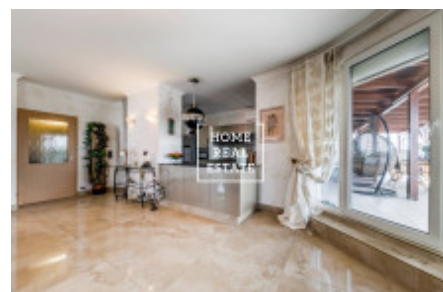

Sale flat 5+kk, 160 m2 - Tupolevova, Letňany

ID	35824	Offer	Sale
Group	5+kk	Furnished	Furnished
Location	Tupolevova	Ownership	Personal
Usable area	160 m ²	City	Prague
District	Letňany	City district	Letňany
Status	Realized		