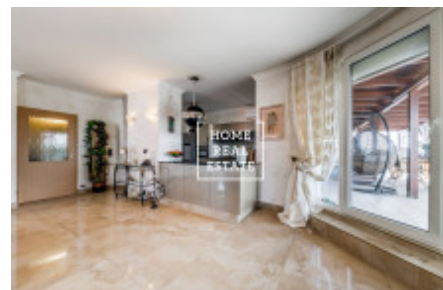

Sale flat 5+kk, 160 m2 - Tupolevova, Letňany

ID	35824	Offer	Sale
Group	5+kk	Furnished	Furnished
Location	Tupolevova	Ownership	Personal
Usable area	160 m ²	City	Prague
District	Letňany	City district	Letňany
Status	Realized		