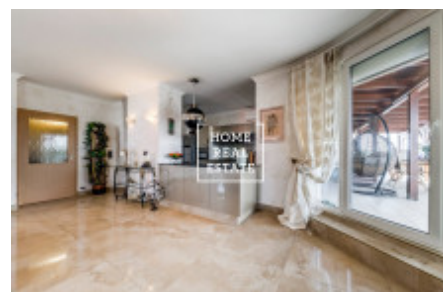

Sale flat 5+kk, 160 m² - Tupolevova, Letňany

ID	35824	Offer	Sale
Group	5+kk	Furnished	Furnished
Location	Tupolevova	Ownership	Personal
Usable area	160 m ²	City	Prague
District	Letňany	City district	Letňany
Status	Realized		