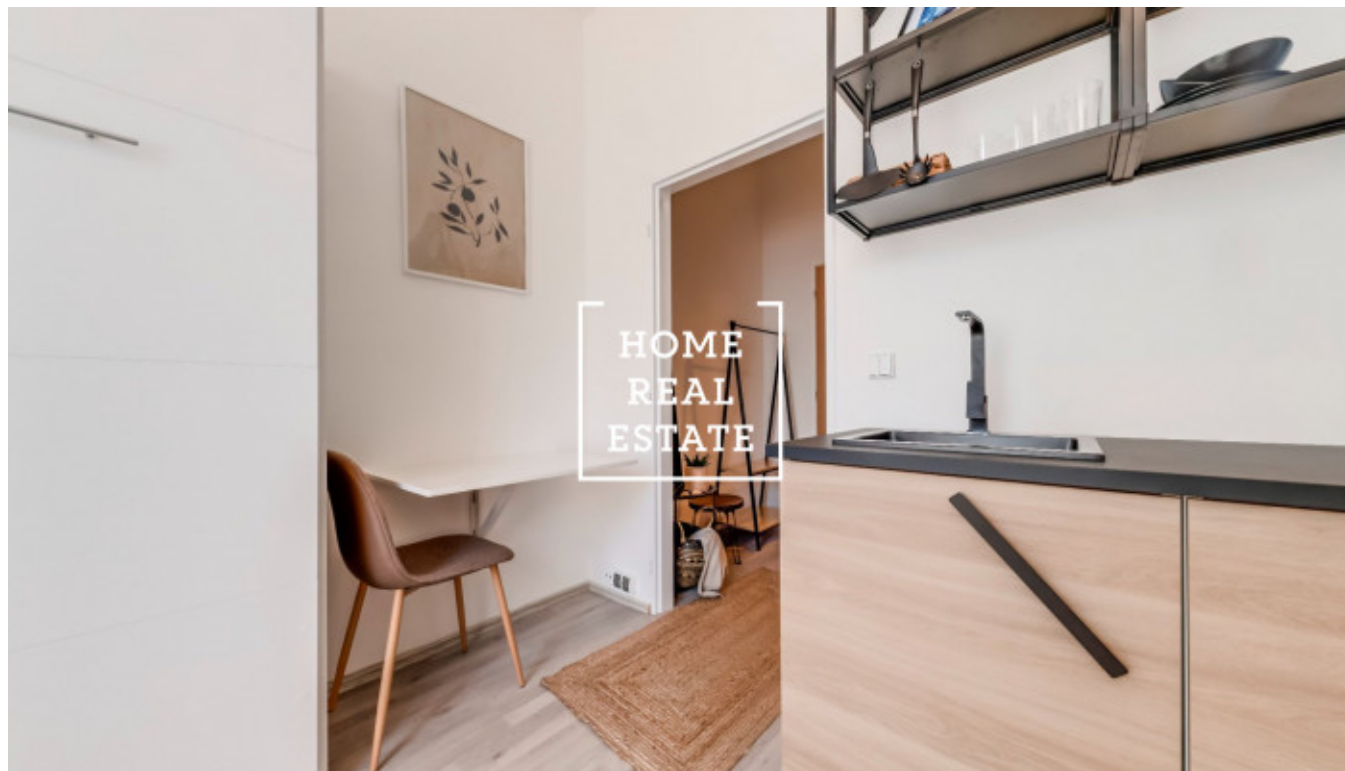

Sale flat 1+kk, 14 m² - Prosecká, Praha 8

ID	35823	Offer	Sale
Group	1+kk	Furnished	unfurnished
Location	Prosecká	Ownership	Personal
Usable area	14 m ²	City	Prague
District	Praha 8	City district	Libeň
Status	Realized		