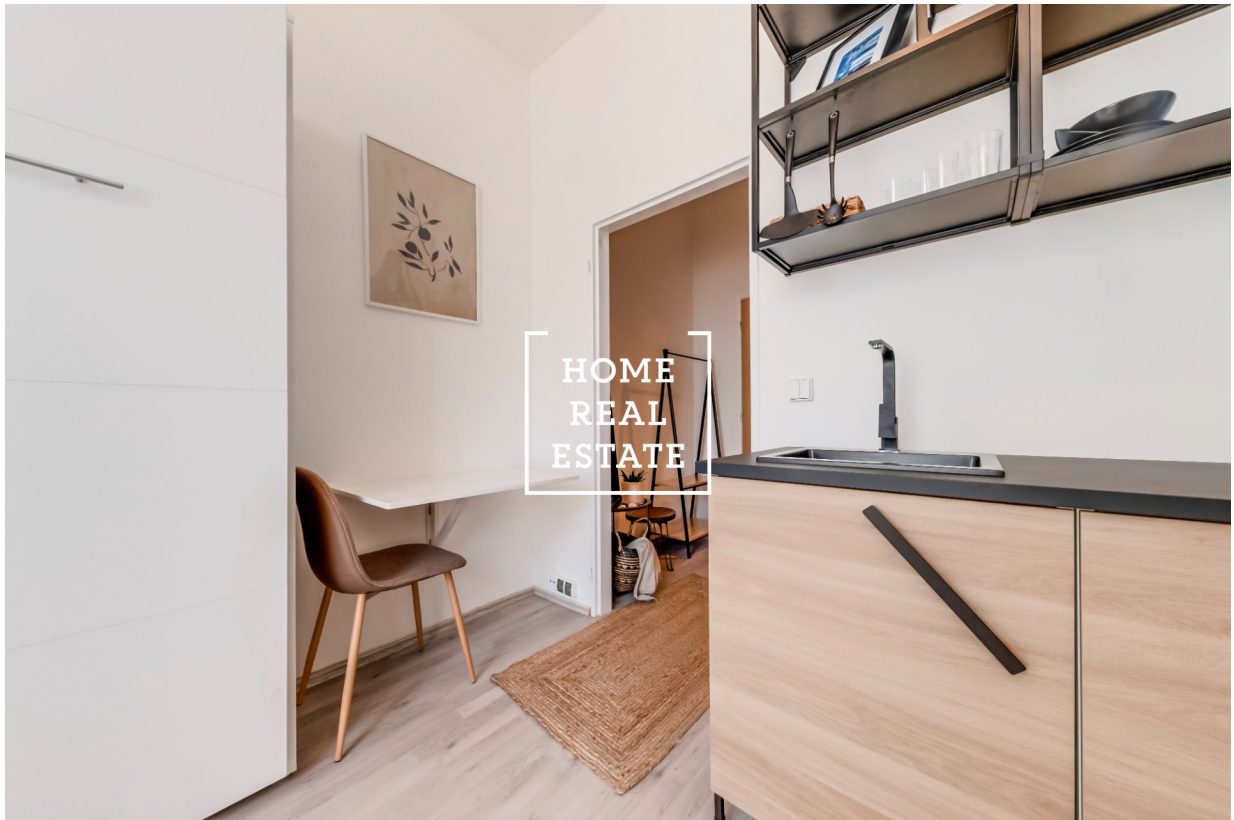

HOME
REAL
ESTATE

Sale flat 1+kk, 14 m2 - Prosecká, Praha 8

**HOME
REAL
ESTATE**

ID	35823
Offer	Sale
Group	1+kk
Furnished	unfurnished
Location	Prosecká
Ownership	Personal
Usable area	14 m ²
City	Prague
District	Praha 8
City district	Libeň