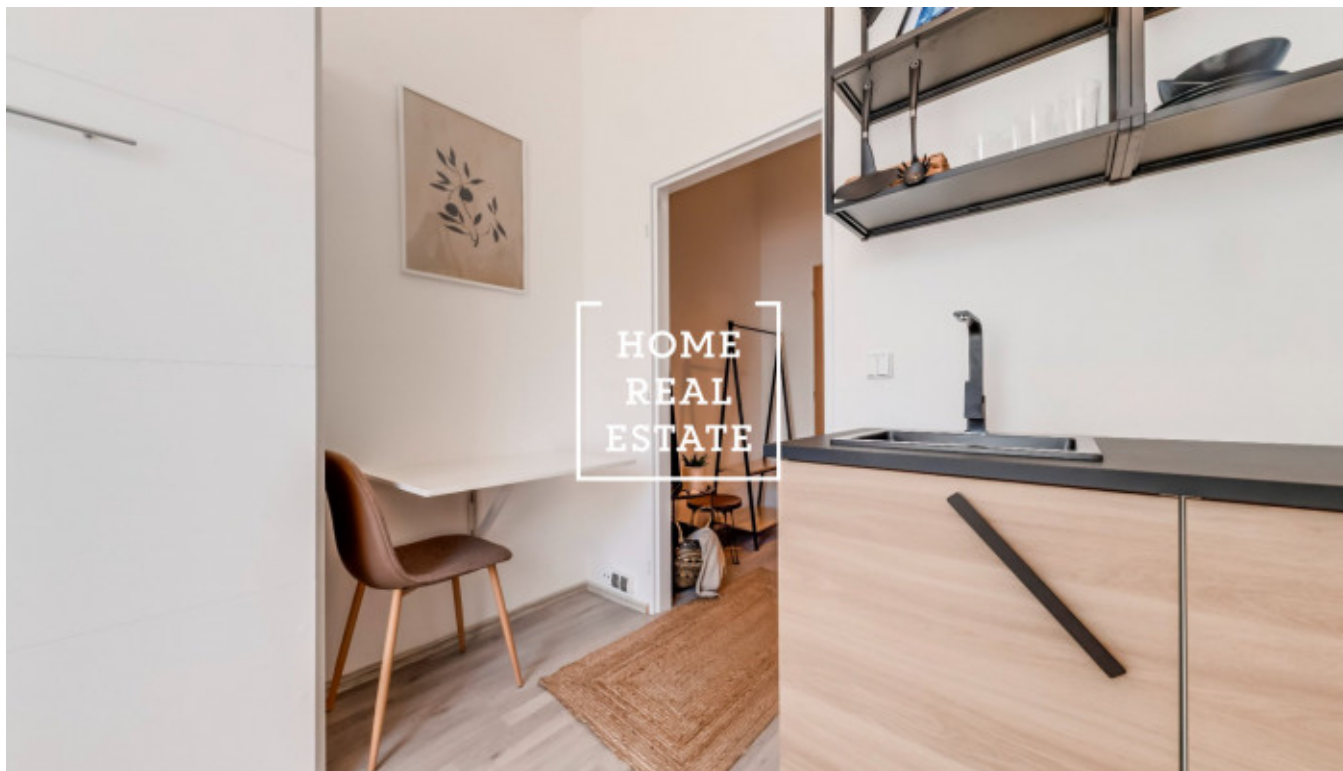

Sale flat 1+kk, 14 m² - Prosecká, Praha 8

ID	35823	Offer	Sale
Group	1+kk	Furnished	unfurnished
Location	Prosecká	Ownership	Personal
Usable area	14 m ²	City	Prague
District	Praha 8	City district	Libeň
Status	Realized		