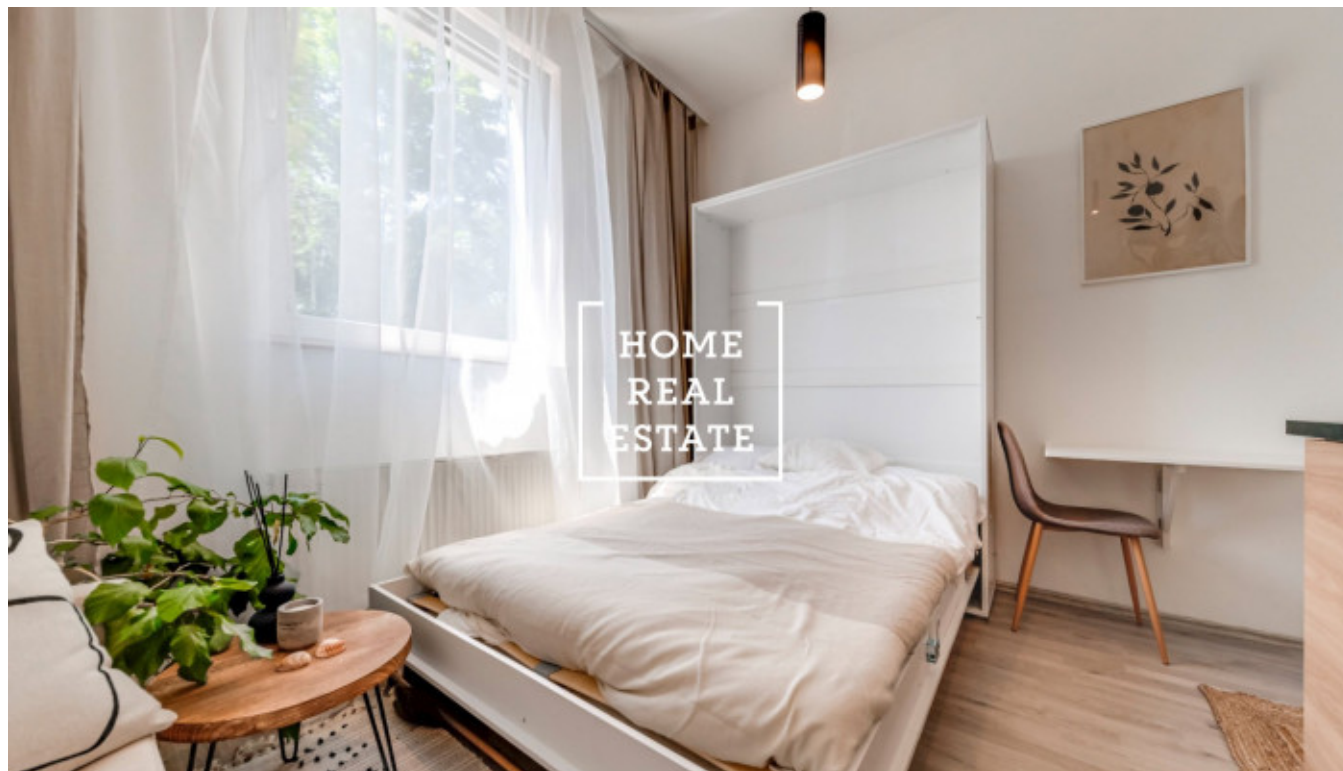

HOME
REAL
ESTATE

Sale flat 1+kk, 20 m² - Prosecká,

ID	35822	Offer	Sale
Group	1+kk	Furnished	unfurnished
Location	Prosecká	Ownership	Personal
Usable area	20 m ²	City	Prague
City district	Libeň	Status	Realized