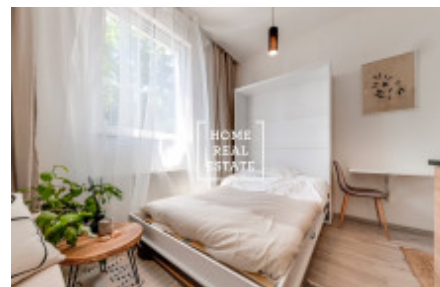

HOME
REAL
ESTATE

Sale flat 1+kk, 13 m2 - Prosecká,

ID	35821	Offer	Sale
Group	1+kk	Furnished	unfurnished
Location	Prosecká	Ownership	Personal
Usable area	13 m²	City	Prague
City district	Libeň	Status	Realized