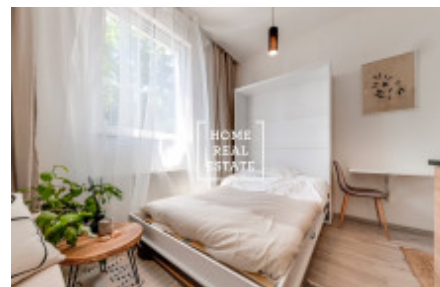

HOME
REAL
ESTATE

Sale flat 1+kk, 13 m2 - Prosecká,

ID	35821	Offer	Sale
Group	1+kk	Furnished	unfurnished
Location	Prosecká	Ownership	Personal
Usable area	13 m ²	City	Prague
City district	Libeň	Status	Realized