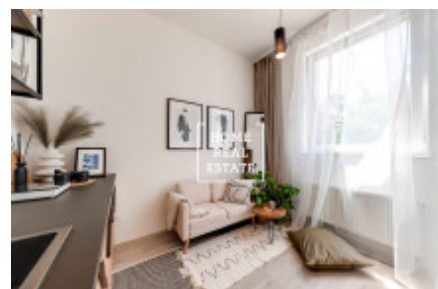

## Sale flat 2+kk, 28 m<sup>2</sup> - Prosecká, Prosek

ID	<a href="#">35820</a>	Offer	Sale
Group	2+kk	Furnished	unfurnished
Location	Prosecká	Ownership	Personal
Usable area	28 m <sup>2</sup>	City	<a href="#">Prague</a>
District	<a href="#">Prosek</a>	City district	<a href="#">Libeň</a>
Status	Realized		