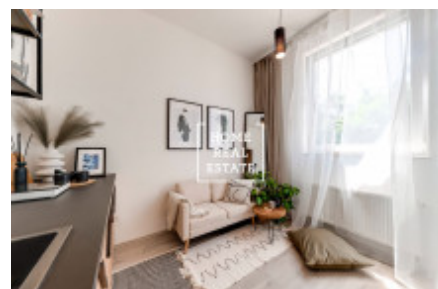

HOME
REAL
ESTATE

Sale flat 2+kk, 28 m² - Prosecká, Prosek

ID	35820	Offer	Sale
Group	2+kk	Furnished	unfurnished
Location	Prosecká	Ownership	Personal
Usable area	28 m ²	City	Prague
District	Prosek	City district	Libeň
Status	Realized		