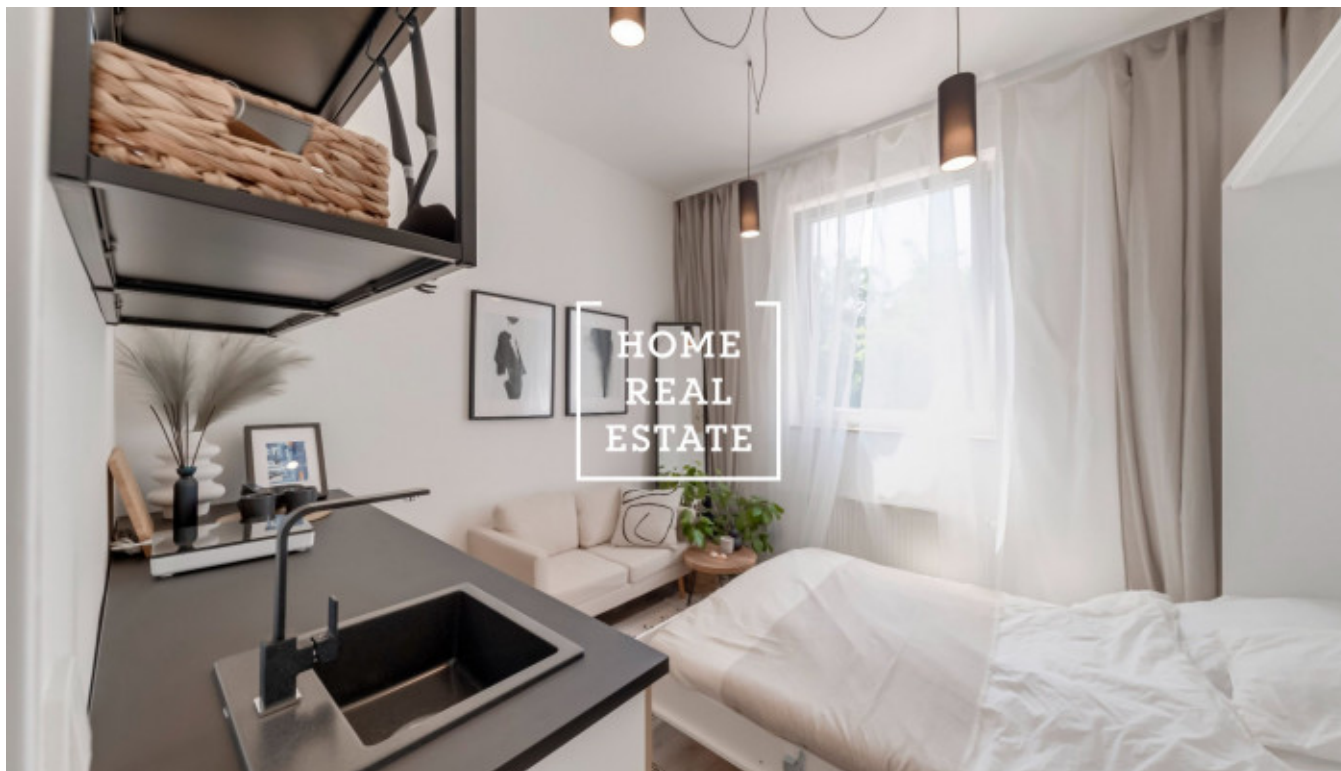

## Sale flat 2+kk, 28 m<sup>2</sup> - Prosecká, Prosek

ID	<a href="#">35820</a>	Offer	Sale
Group	2+kk	Furnished	unfurnished
Location	Prosecká	Ownership	Personal
Usable area	28 m <sup>2</sup>	City	<a href="#">Prague</a>
District	<a href="#">Prosek</a>	City district	<a href="#">Libeň</a>
Status	Realized		