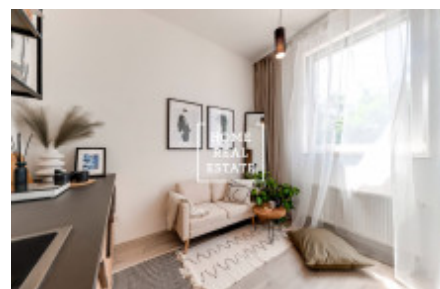

HOME
REAL
ESTATE

Sale flat 2+kk, 28 m² - Prosecká, Prosek

ID	35820	Offer	Sale
Group	2+kk	Furnished	unfurnished
Location	Prosecká	Ownership	Personal
Usable area	28 m ²	City	Prague
District	Prosek	City district	Libeň
Status	Realized		