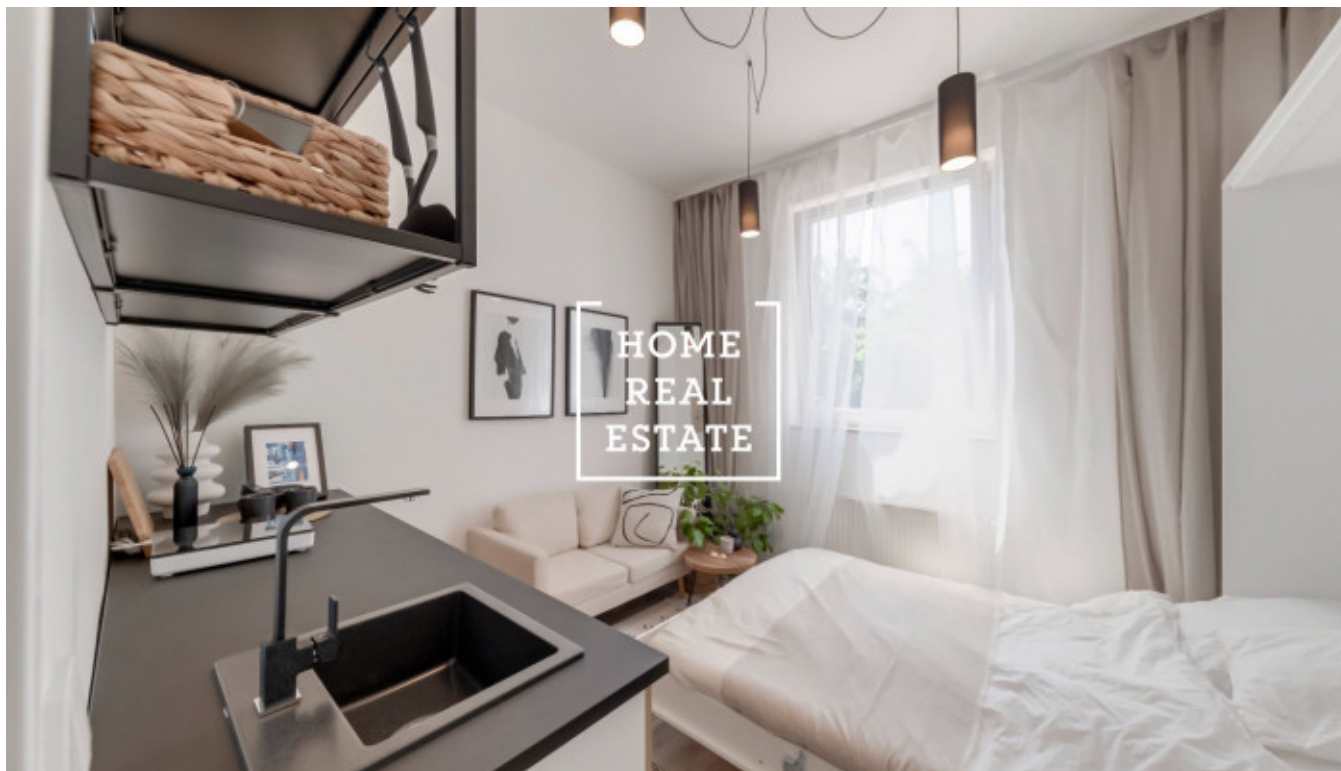

HOME
REAL
ESTATE

Sale flat 2+kk, 28 m² - Prosecká, Prosek

ID	35820	Offer	Sale
Group	2+kk	Furnished	unfurnished
Location	Prosecká	Ownership	Personal
Usable area	28 m ²	City	Prague
District	Prosek	City district	Libeň
Status	Realized		