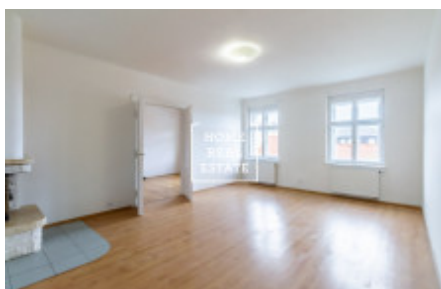

HOME
REAL
ESTATE

Sale flat 4+kk, 144 m² - Ječná, Nové Město

ID	35819	Offer	Sale
Group	4+kk	Furnished	Partially furnished
Location	Ječná	Ownership	Personal
Usable area	144 m ²	City	Prague
District	Nové Město	City district	Nové Město
Status	Realized		