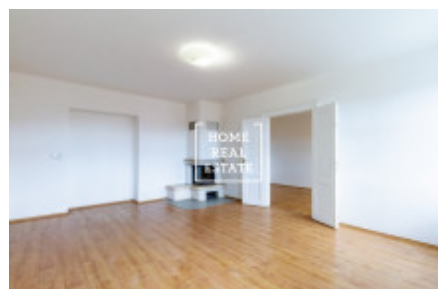

HOME
REAL
ESTATE

Sale flat 4+kk, 144 m² - Ječná, Nové Město

ID	35819	Offer	Sale
Group	4+kk	Furnished	Partially furnished
Location	Ječná	Ownership	Personal
Usable area	144 m ²	City	Prague
District	Nové Město	City district	Nové Město
Status	Realized		