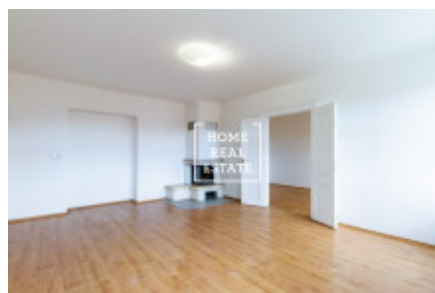

HOME
REAL
ESTATE

Sale commercial accommodation, 144 m² - Ječná, Nové Město

ID	35818	Offer	Sale
Group	Accommodation	Furnished	Partially furnished
Location	Ječná	Ownership	Personal
Usable area	144 m²	City	Prague
District	Nové Město	City district	Nové Město
Status	Realized