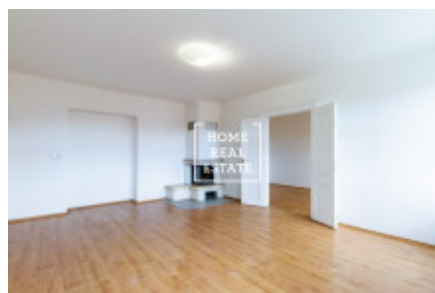

HOME
REAL
ESTATE

Sale commercial accommodation, 144 m² - Ječná, Nové Město

| | | | |
|-------------|----------------------------|---------------|----------------------------|
| ID | 35818 | Offer | Sale |
| Group | Accommodation | Furnished | Partially furnished |
| Location | Ječná | Ownership | Personal |
| Usable area | 144 m ² | City | Prague |
| District | Nové Město | City district | Nové Město |
| Status | Realized | | |