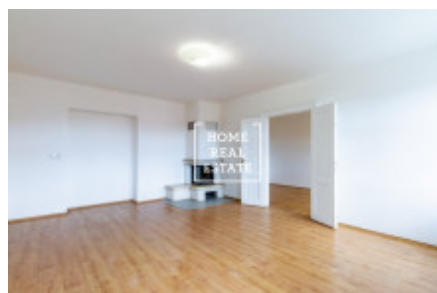

HOME
REAL
ESTATE

Sale commercial accommodation, 144 m² - Ječná, Nové Město

ID	35818	Offer	Sale
Group	Accommodation	Furnished	Partially furnished
Location	Ječná	Ownership	Personal
Usable area	144 m ²	City	Prague
District	Nové Město	City district	Nové Město
Status	Realized		