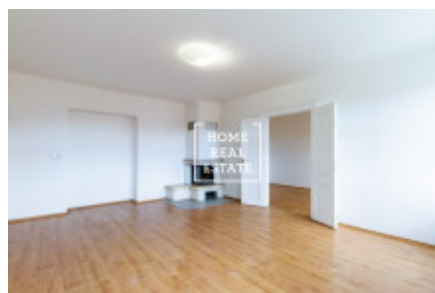

HOME
REAL
ESTATE

Sale commercial accommodation, 144 m² - Ječná, Nové Město

ID	35818	Offer	Sale
Group	Accommodation	Furnished	Partially furnished
Location	Ječná	Ownership	Personal
Usable area	144 m ²	City	Prague
District	Nové Město	City district	Nové Město
Status	Realized		