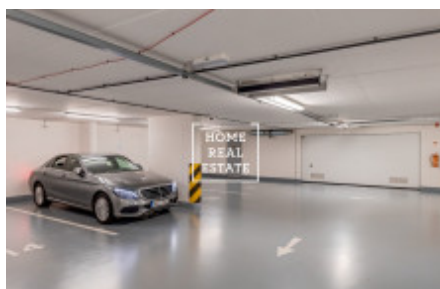

## Sale flat 2+kk, 70 m<sup>2</sup> - Rubešova, Vinohrady

ID	<a href="#">35808</a>	Offer	Sale
Group	2+kk	Furnished	Furnished
Location	Rubešova	Ownership	Personal
Usable area	70 m <sup>2</sup>	City	<a href="#">Prague</a>
District	<a href="#">Vinohrady</a>	City district	<a href="#">Vinohrady</a>
Status	Realized		