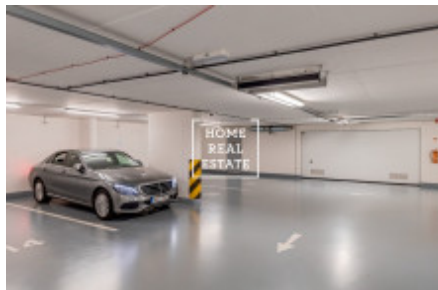

## Sale flat 2+kk, 70 m<sup>2</sup> - Rubešova, Vinohrady

ID	<a href="#">35808</a>	Offer	Sale
Group	2+kk	Furnished	Furnished
Location	Rubešova	Ownership	Personal
Usable area	70 m <sup>2</sup>	City	<a href="#">Prague</a>
District	<a href="#">Vinohrady</a>	City district	<a href="#">Vinohrady</a>
Status	Realized		