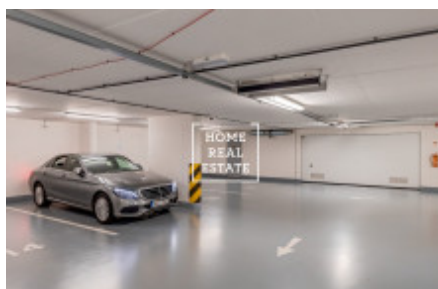

Sale flat 2+kk, 70 m² - Rubešova, Vinohrady

ID	35808	Offer	Sale
Group	2+kk	Furnished	Furnished
Location	Rubešova	Ownership	Personal
Usable area	70 m ²	City	Prague
District	Vinohrady	City district	Vinohrady
Status	Realized		