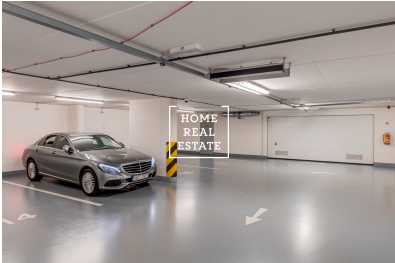

HOME
REAL
ESTATE

Sale flat 2+kk, 70 m2 - Rubešova, Vinohrady

**HOME
REAL
ESTATE**

ID	35808
Offer	Sale
Group	2+kk
Furnished	Furnished
Location	Rubešova
Ownership	Personal
Usable area	70 m ²
City	Prague
District	Vinohrady
City district	Vinohrady