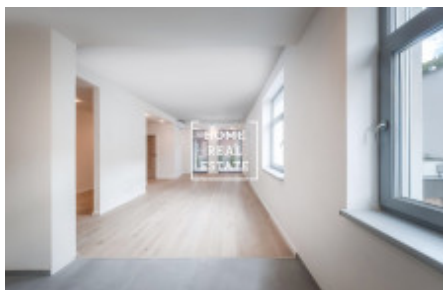

Sale flat 4+1, 120 m² - Prosecká, Libeň

ID	35807	Offer	Sale
Group	4+1	Furnished	unfurnished
Location	Prosecká	Ownership	Personal
Usable area	120 m ²	City	Prague
District	Libeň	City district	Libeň
Status	Realized		