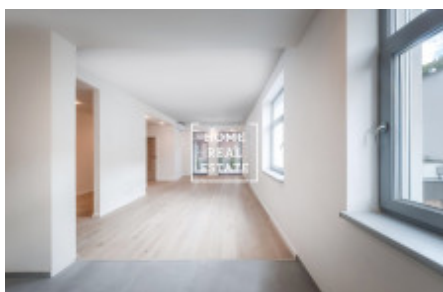

Sale flat 4+1, 120 m² - Prosecká, Libeň

ID	35807	Offer	Sale
Group	4+1	Furnished	unfurnished
Location	Prosecká	Ownership	Personal
Usable area	120 m ²	City	Prague
District	Libeň	City district	Libeň
Status	Realized		