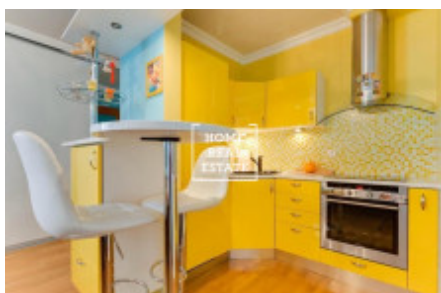

HOME
REAL
ESTATE

Sale flat 2+kk, 52 m² - Karla Engliše, Smíchov

ID	35803	Offer	Sale
Group	2+kk	Furnished	Furnished
Location	Karla Engliše	Ownership	Personal
Usable area	52 m ²	City	Prague
District	Smíchov	City district	Smíchov
Status	Realized		