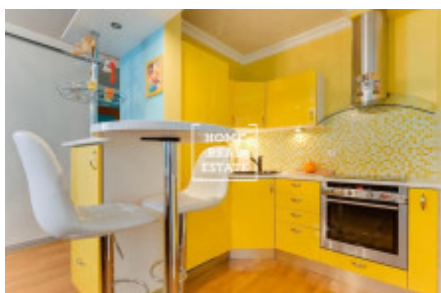

## Sale flat 2+kk, 52 m<sup>2</sup> - Karla Engliše, Smíchov

ID	<a href="#">35803</a>	Offer	Sale
Group	2+kk	Furnished	Furnished
Location	Karla Engliše	Ownership	Personal
Usable area	52 m <sup>2</sup>	City	<a href="#">Prague</a>
District	<a href="#">Smíchov</a>	City district	<a href="#">Smíchov</a>
Status	Realized		