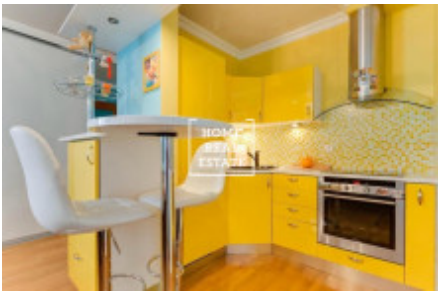

Sale flat 2+kk, 52 m² - Karla Engliše, Smíchov

ID	35803	Offer	Sale
Group	2+kk	Furnished	Furnished
Location	Karla Engliše	Ownership	Personal
Usable area	52 m ²	City	Prague
District	Smíchov	City district	Smíchov
Status	Realized		