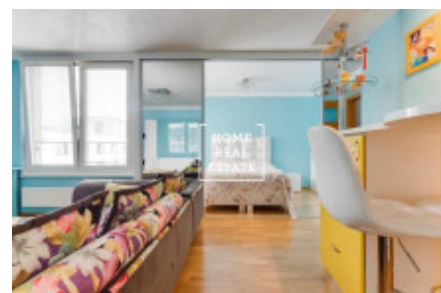

Sale flat 2+kk, 52 m² - Karla Engliše, Smíchov

ID	35801	Offer	Sale
Group	2+kk	Furnished	Furnished
Location	Karla Engliše	Ownership	Personal
Usable area	52 m ²	City	Prague
District	Smíchov	City district	Smíchov
Status	Realized		