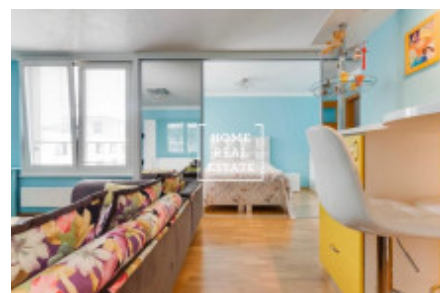

Sale flat 2+kk, 52 m2 - Karla Engliše, Smíchov

ID	35801	Offer	Sale
Group	2+kk	Furnished	Furnished
Location	Karla Engliše	Ownership	Personal
Usable area	52 m ²	City	Prague
District	Smíchov	City district	Smíchov
Status	Realized		