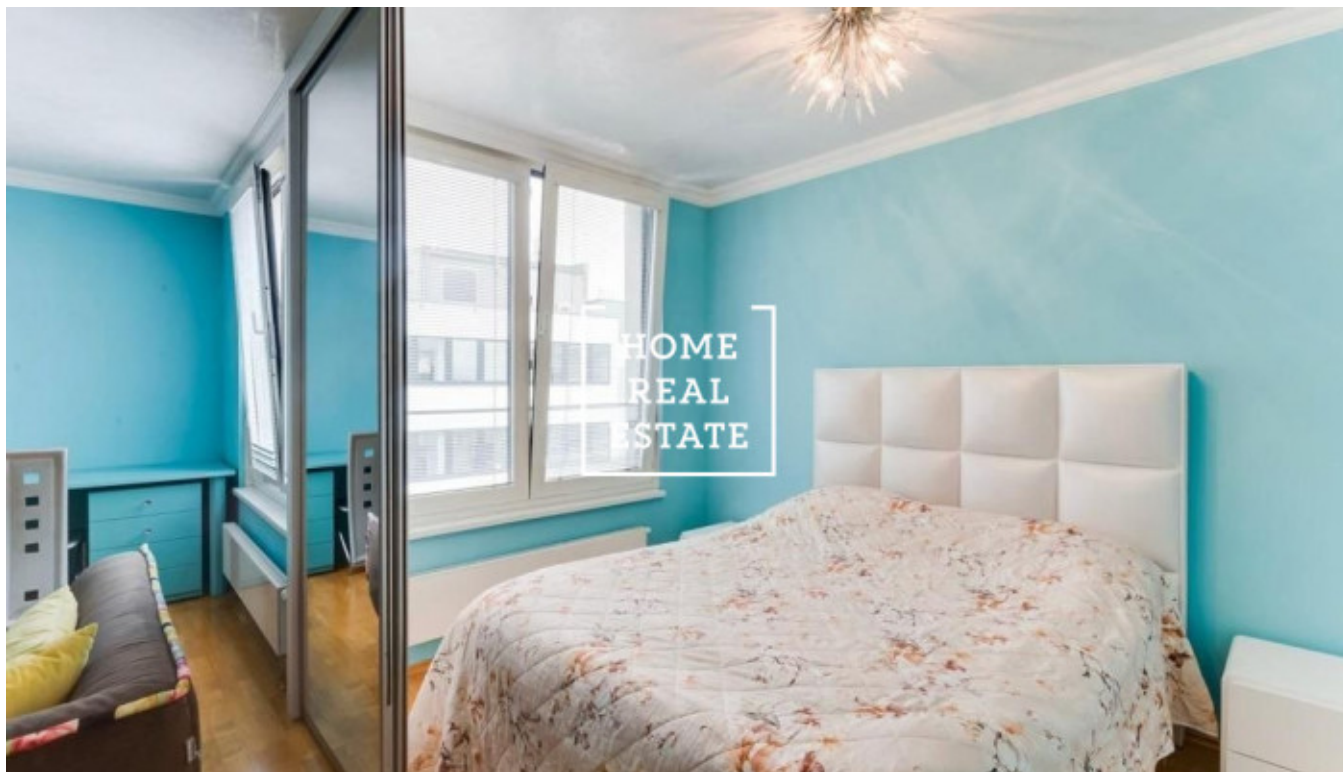

Sale flat 2+kk, 52 m² - Karla Engliše, Smíchov

ID	35801	Offer	Sale
Group	2+kk	Furnished	Furnished
Location	Karla Engliše	Ownership	Personal
Usable area	52 m ²	City	Prague
District	Smíchov	City district	Smíchov
Status	Realized		