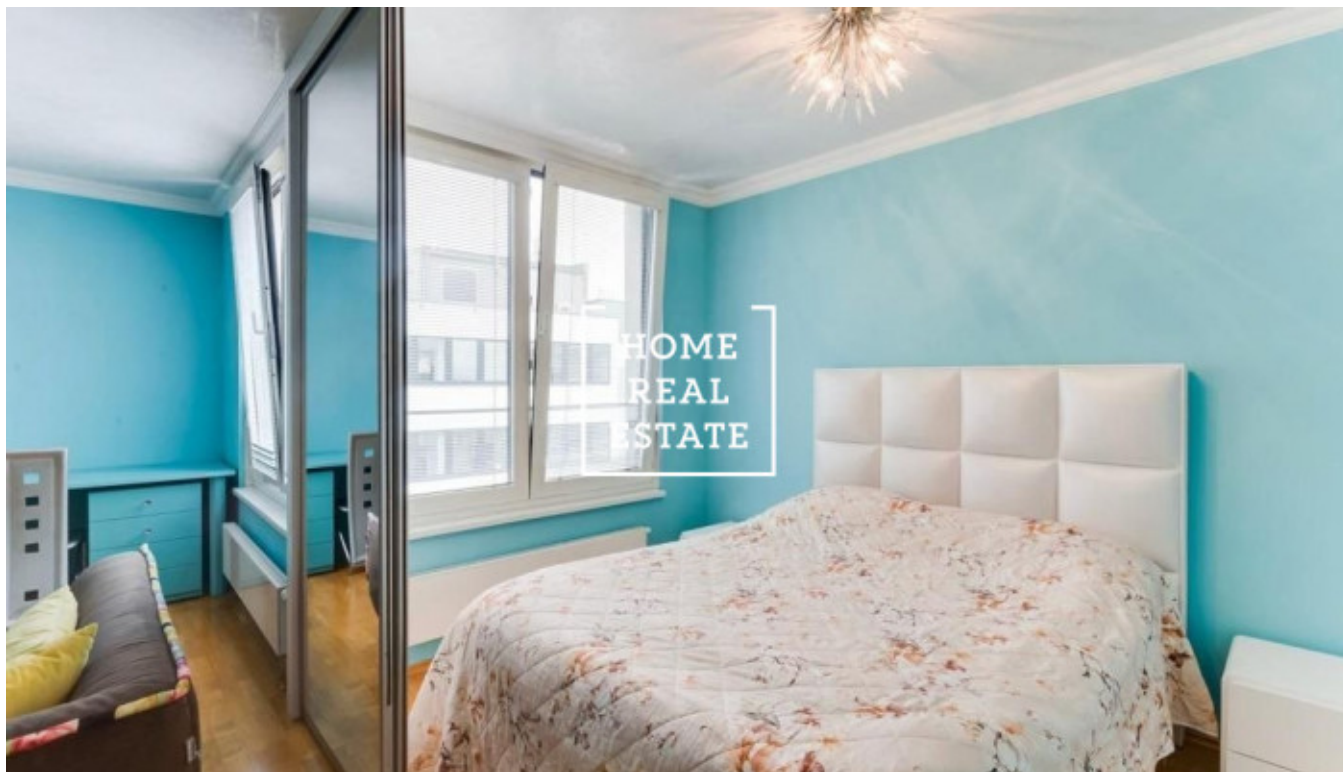

Sale flat 2+kk, 52 m2 - Karla Engliše, Smíchov

ID	35801	Offer	Sale
Group	2+kk	Furnished	Furnished
Location	Karla Engliše	Ownership	Personal
Usable area	52 m ²	City	Prague
District	Smíchov	City district	Smíchov
Status	Realized		