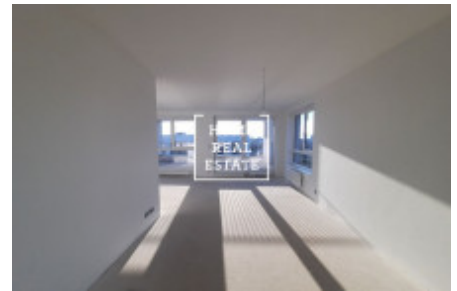

HOME
REAL
ESTATE

Sale flat 2+kk, 83 m² - Františka Jansy, Dolní Měcholupy

ID	35795	Offer	Sale
Group	2+kk	Furnished	unfurnished
Location	Františka Jansy	Ownership	Personal
Usable area	83 m ²	City	Prague
District	Dolní Měcholupy	City district	Dolní Měcholupy
Status	Realized		