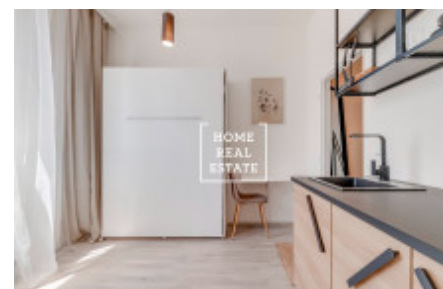

HOME
REAL
ESTATE

Sale flat 1+kk, 17 m² - Prosecká, Prosek

ID	35787	Offer	Sale
Group	1+kk	Furnished	unfurnished
Location	Prosecká	Ownership	Personal
Usable area	17 m ²	City	Prague
District	Prosek	City district	Libeň
Status	Realized		