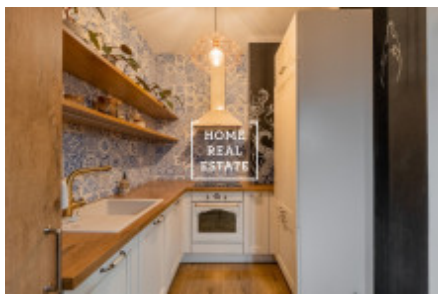

Rent flat 3+kk, 90 m² - Benátská, Nové Město

| | | | |
|-------------|----------------------------|---------------|----------------------------|
| ID | 35786 | Offer | Rental |
| Group | 3+kk | Furnished | Furnished |
| Location | Benátská | Ownership | Personal |
| Usable area | 90 m ² | City | Prague |
| District | Nové Město | City district | Nové Město |
| Status | Realized | | |