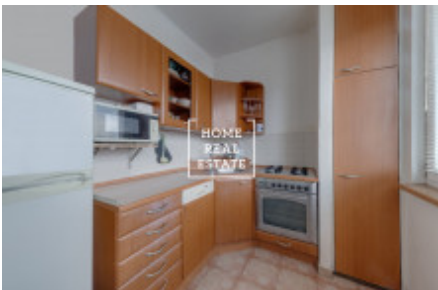

HOME
REAL
ESTATE

Sale flat 2+1, 52 m² - Sněžňenková, Záběhlice

ID	35750	Offer	Sale
Group	2+1	Furnished	Furnished
Location	Sněžňenková	Ownership	Personal
Usable area	52 m ²	City	Prague
District	Záběhlice	City district	Záběhlice
Status	Realized		