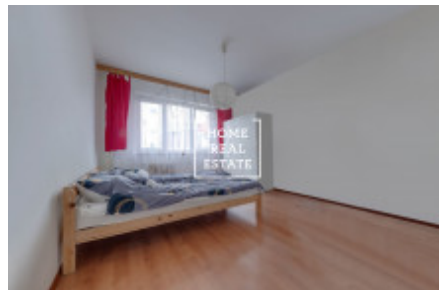

HOME
REAL
ESTATE

Sale flat 2+1, 52 m² - Sněžňenková, Záběhlice

ID	35750	Offer	Sale
Group	2+1	Furnished	Furnished
Location	Sněžňenková	Ownership	Personal
Usable area	52 m ²	City	Prague
District	Záběhlice	City district	Záběhlice
Status	Realized		