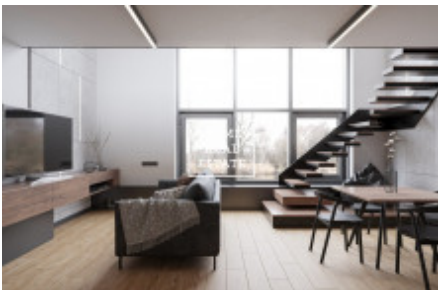

## Sale flat 2+kk, 61 m<sup>2</sup> - Pod vinicí, Modřany

ID	<a href="#">35745</a>	Offer	Sale
Group	2+kk	Location	Pod vinicí
Ownership	Personal	Usable area	61 m <sup>2</sup>
City	<a href="#">Prague</a>	District	<a href="#">Modřany</a>
City district	<a href="#">Modřany</a>	Status	Realized