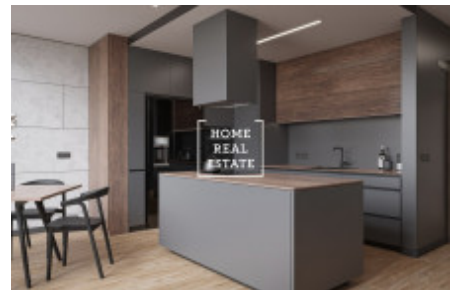

Sale flat 2+kk, 61 m2 - Pod vinicí, Modřany

ID	35744	Offer	Sale
Group	2+kk	Location	Pod vinicí
Ownership	Personal	Usable area	61 m ²
City	Prague	District	Modřany
City district	Modřany	Status	Realized