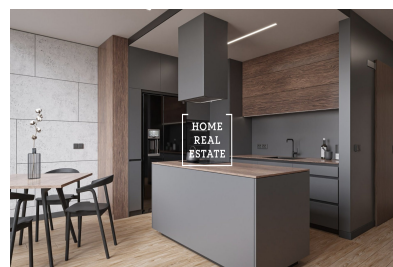

## Sale flat 2+kk, 61 m2 - Pod vinicí, Modřany

**HOME  
REAL  
ESTATE**

ID	<a href="#">35744</a>
Offer	Sale
Group	2+kk
Location	Pod vinicí
Ownership	Personal
Usable area	61 m <sup>2</sup>
City	<a href="#">Prague</a>
District	<a href="#">Modřany</a>
City district	<a href="#">Modřany</a>