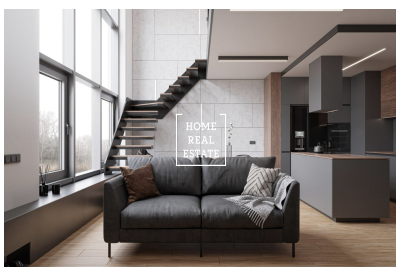

## Sale flat 2+kk, 61 m2 - Pod vinicí, Modřany

**HOME  
REAL  
ESTATE**

ID	<a href="#">35744</a>
Offer	Sale
Group	2+kk
Location	Pod vinicí
Ownership	Personal
Usable area	61 m <sup>2</sup>
City	<a href="#">Prague</a>
District	<a href="#">Modřany</a>
City district	<a href="#">Modřany</a>