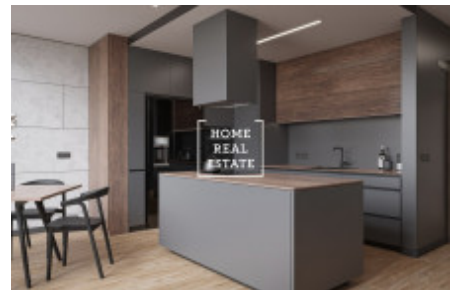

## Sale flat 2+kk, 61 m<sup>2</sup> - Pod vinicí, Modřany

ID	<a href="#">35744</a>	Offer	Sale
Group	2+kk	Location	Pod vinicí
Ownership	Personal	Usable area	61 m <sup>2</sup>
City	<a href="#">Prague</a>	District	<a href="#">Modřany</a>
City district	<a href="#">Modřany</a>	Status	Realized