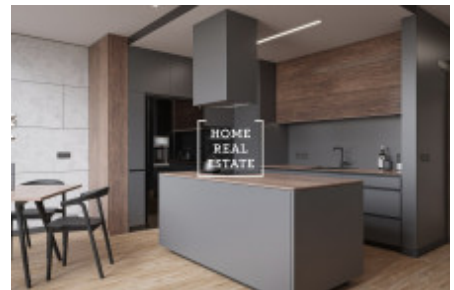

Sale flat 2+kk, 61 m² - Pod vinicí, Modřany

| | | | |
|---------------|-------------------------|-------------|-------------------------|
| ID | 35743 | Offer | Sale |
| Group | 2+kk | Location | Pod vinicí |
| Ownership | Personal | Usable area | 61 m ² |
| City | Prague | District | Modřany |
| City district | Modřany | Status | Realized |