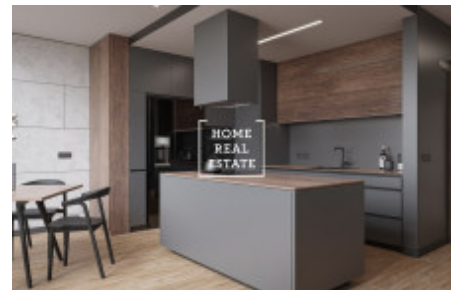

Sale flat 2+kk, 61 m² - Pod vinicí, Modřany

ID	35743	Offer	Sale
Group	2+kk	Location	Pod vinicí
Ownership	Personal	Usable area	61 m ²
City	Prague	District	Modřany
City district	Modřany	Status	Realized