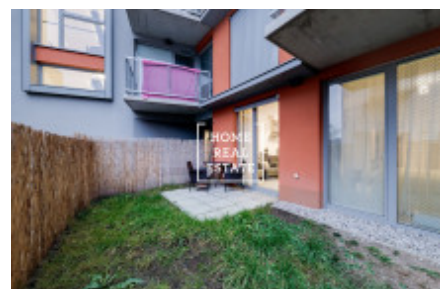

Sale flat 1+1, 63 m2 - Olgy Havlové, Žižkov

ID	35738	Offer	Sale
Group	1+1	Furnished	Furnished
Location	Olgy Havlové	Ownership	Personal
Usable area	63 m ²	City	Prague
District	Žižkov	City district	Žižkov
Status	Realized		