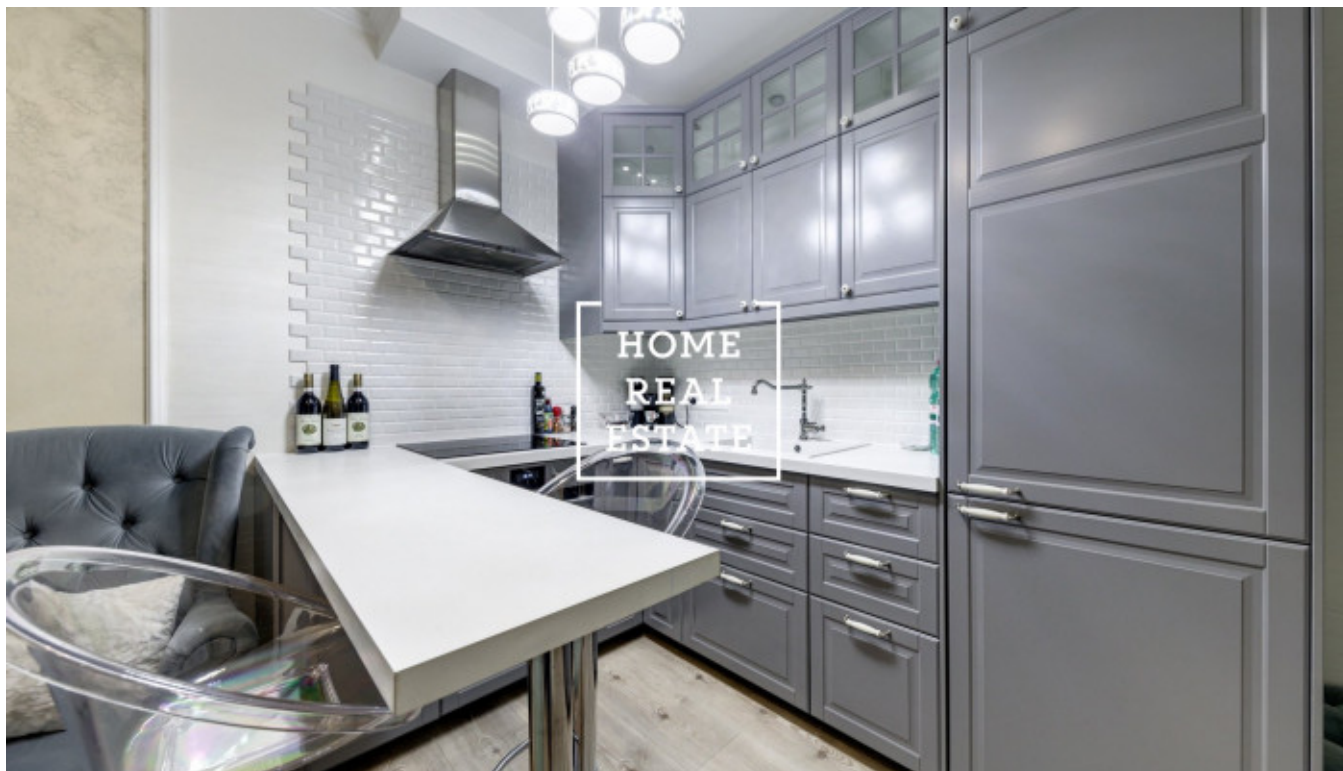

Sale flat 1+1, 63 m2 - Olgy Havlové, Žižkov

ID	35738	Offer	Sale
Group	1+1	Furnished	Furnished
Location	Olgy Havlové	Ownership	Personal
Usable area	63 m ²	City	Prague
District	Žižkov	City district	Žižkov
Status	Realized		