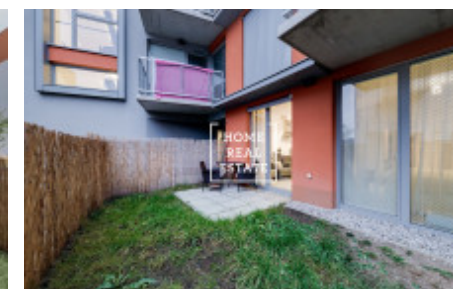

Sale flat 1+1, 63 m2 - Olgy Havlové, Žižkov

ID	35738	Offer	Sale
Group	1+1	Furnished	Furnished
Location	Olgy Havlové	Ownership	Personal
Usable area	63 m ²	City	Prague
District	Žižkov	City district	Žižkov
Status	Realized		