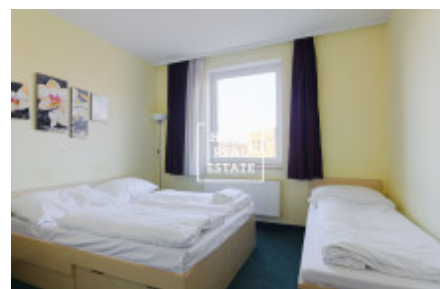

## Sale flat 1+kk, 13 m<sup>2</sup> - Prosecká, Praha 9

ID	<a href="#">35735</a>	Offer	Sale
Group	1+kk	Furnished	unfurnished
Location	Prosecká 73/69	Ownership	Personal
Usable area	13 m <sup>2</sup>	City	<a href="#">Prague</a>
District	<a href="#">Praha 9</a>	City district	<a href="#">Libeň</a>
Status	Realized		