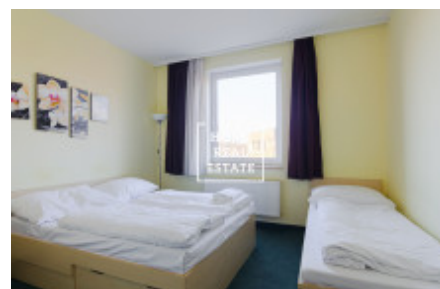

HOME
REAL
ESTATE

Sale flat 1+kk, 13 m² - Prosecká, Praha 9

ID	35735	Offer	Sale
Group	1+kk	Furnished	unfurnished
Location	Prosecká 73/69	Ownership	Personal
Usable area	13 m ²	City	Prague
District	Praha 9	City district	Libeň
Status	Realized		