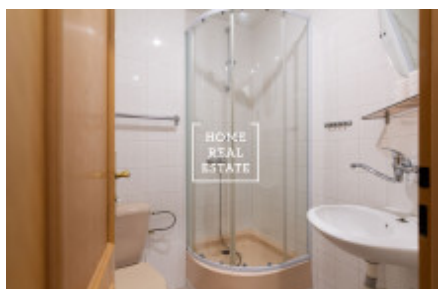

HOME
REAL
ESTATE

Sale flat 1+kk, 13 m² - Prosecká, Praha 9

ID	35735	Offer	Sale
Group	1+kk	Furnished	unfurnished
Location	Prosecká 73/69	Ownership	Personal
Usable area	13 m ²	City	Prague
District	Praha 9	City district	Libeň
Status	Realized		