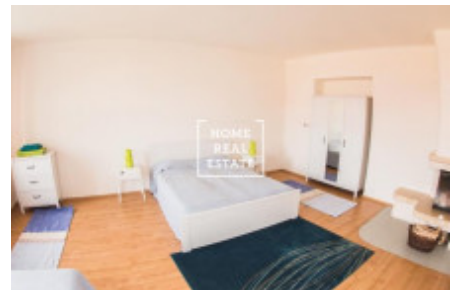

Sale flat 4+1, 144 m² - Ječná, Praha 2

ID	35732	Offer	Sale
Group	4+1	Furnished	Partially furnished
Location	Ječná 518/32	Ownership	Personal
Usable area	144 m ²	City	Prague
District	Praha 2	City district	Nové Město
Status	Realized		