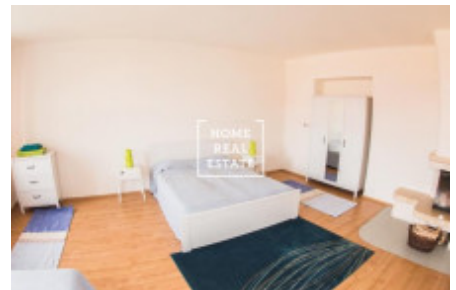

Sale flat 4+1, 144 m² - Ječná, Praha 2

ID	35732	Offer	Sale
Group	4+1	Furnished	Partially furnished
Location	Ječná 518/32	Ownership	Personal
Usable area	144 m ²	City	Prague
District	Praha 2	City district	Nové Město
Status	Realized		