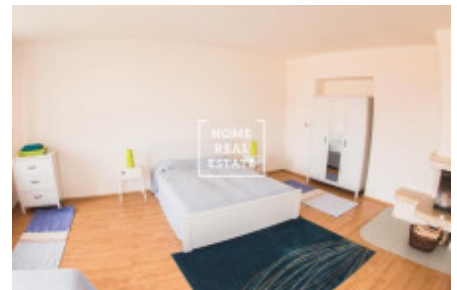

Sale flat 4+1, 144 m² - Ječná, Praha 2

ID	35732	Offer	Sale
Group	4+1	Furnished	Partially furnished
Location	Ječná 518/32	Ownership	Personal
Usable area	144 m ²	City	Prague
District	Praha 2	City district	Nové Město
Status	Realized		