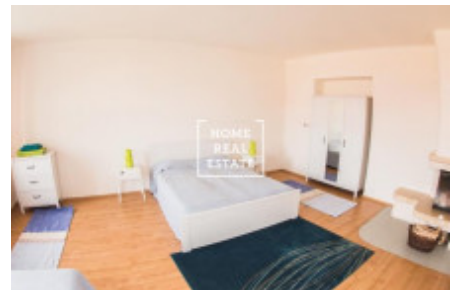

## Sale flat 4+1, 144 m<sup>2</sup> - Ječná, Praha 2

ID	<a href="#">35732</a>	Offer	Sale
Group	4+1	Furnished	Partially furnished
Location	Ječná 518/32	Ownership	Personal
Usable area	144 m <sup>2</sup>	City	<a href="#">Prague</a>
District	<a href="#">Praha 2</a>	City district	<a href="#">Nové Město</a>
Status	Realized		