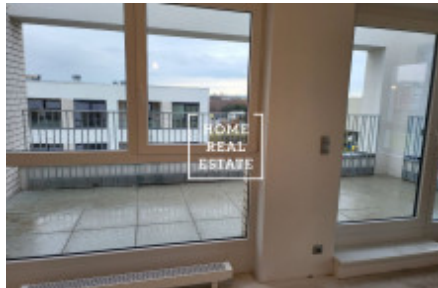

HOME
REAL
ESTATE

Sale flat 3+kk, 83 m² - Františka Jansy

ID	35731	Offer	Sale
Group	3+kk	Furnished	unfurnished
Location	Františka Jansy 526/7	Ownership	Cooperative
Usable area	83 m ²	City	Prague
City district	Dolní Měcholupy	Status	Realized