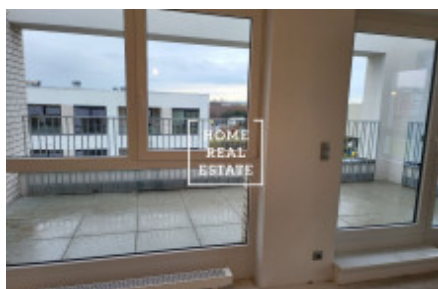

HOME
REAL
ESTATE

Sale flat 3+kk, 83 m² - Františka Jansy

ID	35731	Offer	Sale
Group	3+kk	Furnished	unfurnished
Location	Františka Jansy 526/7	Ownership	Cooperative
Usable area	83 m ²	City	Prague
City district	Dolní Měcholupy	Status	Realized