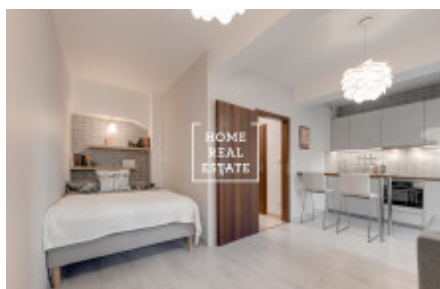

Sale flat 1+kk, 33 m² - Jankovcova, Praha 7

ID	35726	Offer	Sale
Group	1+kk	Furnished	Furnished
Location	Jankovcova 24/18	Ownership	Personal
Usable area	33 m ²	City	Prague
District	Praha 7	City district	Holešovice
Status	Realized		