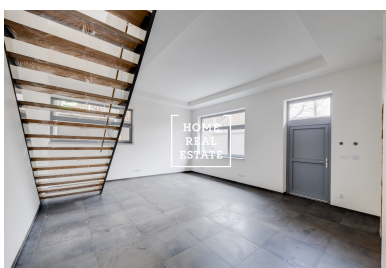

Sale commercial offices, 140 m2 - Prosecká, Praha 8

**HOME
REAL
ESTATE**

ID
Offer
Group
Furnished
Location
Ownership
Usable area
City
District
City district

[35725](#)
Sale
Offices
unfurnished
Prosecká 1922/61
Personal
140 m²
[Prague](#)
[Praha 8](#)
[Libeň](#)