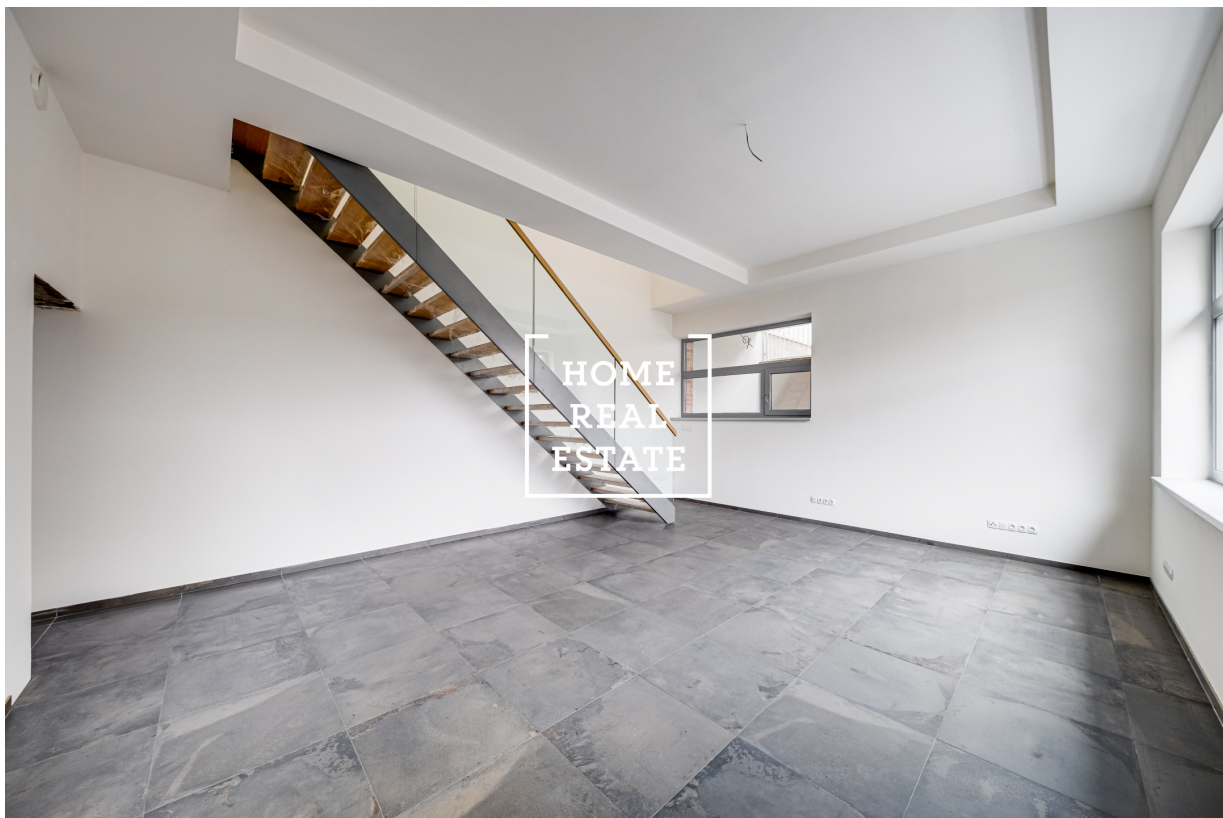

Sale commercial offices, 140 m2 - Prosecká, Praha 8

**HOME
REAL
ESTATE**

ID
Offer
Group
Furnished
Location
Ownership
Usable area
City
District
City district

[35725](#)
Sale
Offices
unfurnished
Prosecká 1922/61
Personal
140 m²
[Prague](#)
[Praha 8](#)
[Libeň](#)