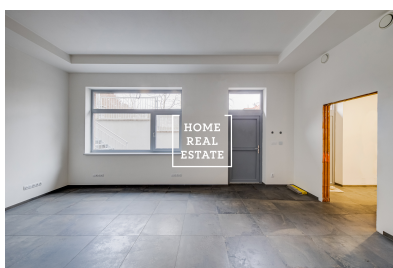

Sale commercial offices, 140 m2 - Prosecká, Praha 8

**HOME
REAL
ESTATE**

ID
Offer
Group
Furnished
Location
Ownership
Usable area
City
District
City district

[35725](#)
Sale
Offices
unfurnished
Prosecká 1922/61
Personal
140 m²
[Prague](#)
[Praha 8](#)
[Libeň](#)