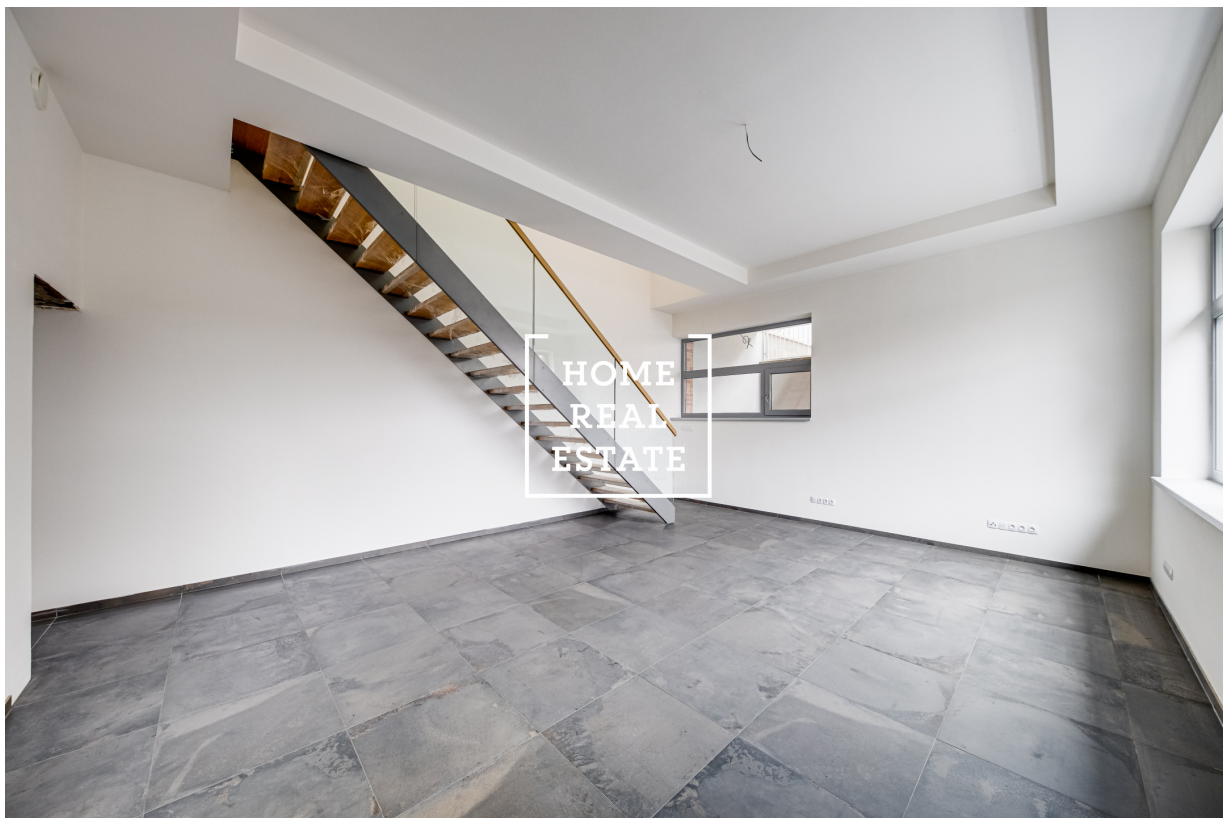

## Sale commercial business premises, 140 m2 - Prosecká, Praha 8

**HOME  
REAL  
ESTATE**

ID  
Offer  
Group  
Furnished  
Location  
Ownership  
Usable area  
City  
District  
City district

[35724](#)  
Sale  
Business premises  
unfurnished  
Prosecká 1922/61  
Personal  
140 m<sup>2</sup>  
[Prague](#)  
[Praha 8](#)  
[Libeň](#)