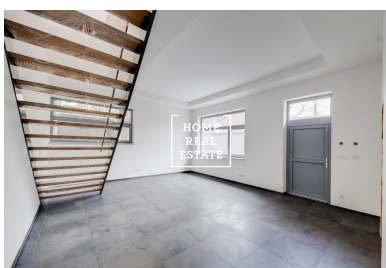

## Sale commercial business premises, 140 m2 - Prosecká, Praha 8

**HOME  
REAL  
ESTATE**

ID  
Offer  
Group  
Furnished  
Location  
Ownership  
Usable area  
City  
District  
City district

[35724](#)  
Sale  
Business premises  
unfurnished  
Prosecká 1922/61  
Personal  
140 m<sup>2</sup>  
[Prague](#)  
[Praha 8](#)  
[Libeň](#)