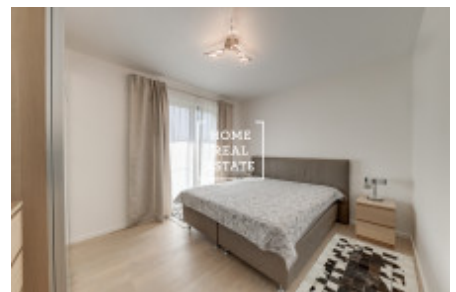

Sale flat 3+kk, 86 m² - Smrčkova, Praha 8

ID	35722	Offer	Sale
Group	3+kk	Furnished	Furnished
Location	Smrčkova 2495/3	Ownership	Personal
Usable area	86 m ²	City	Prague
District	Praha 8	City district	Libeň
Status	Realized		