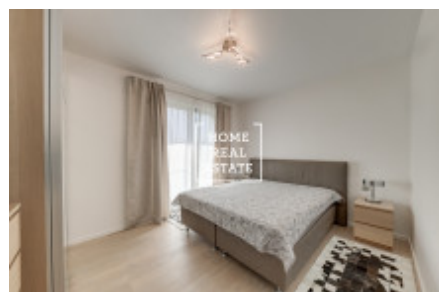

HOME
REAL
ESTATE

Sale flat 3+kk, 86 m² - Smrčkova, Praha 8

ID	35722	Offer	Sale
Group	3+kk	Furnished	Furnished
Location	Smrčkova 2495/3	Ownership	Personal
Usable area	86 m ²	City	Prague
District	Praha 8	City district	Libeň
Status	Realized		