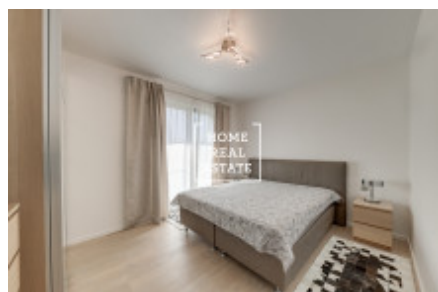

HOME
REAL
ESTATE

Sale flat 3+kk, 86 m² - Smrčkova, Praha 8

ID	35722	Offer	Sale
Group	3+kk	Furnished	Furnished
Location	Smrčkova 2495/3	Ownership	Personal
Usable area	86 m ²	City	Prague
District	Praha 8	City district	Libeň
Status	Realized		