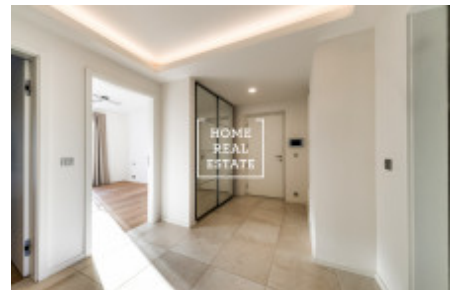

Sale flat 3+kk, 84 m² - Smrčkova, Praha 8

ID	35721	Offer	Sale
Group	3+kk	Furnished	Furnished
Location	Smrčkova 2495/3	Ownership	Personal
Usable area	84 m ²	City	Prague
District	Praha 8	City district	Libeň
Status	Realized		