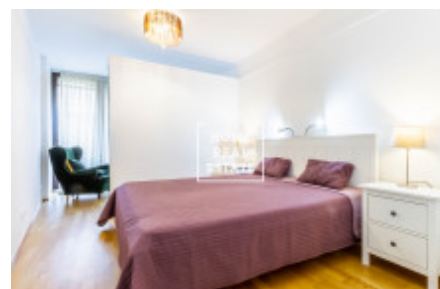

## Rent flat 2+kk, 76 m<sup>2</sup> - Malešická, Praha 3

ID	<a href="#">35718</a>	Offer	Rental
Group	2+kk	Furnished	Furnished
Location	Malešická 2855/2a	Ownership	Personal
Usable area	76 m <sup>2</sup>	City	<a href="#">Prague</a>
District	<a href="#">Praha 3</a>	City district	<a href="#">Žižkov</a>
Status	Realized		