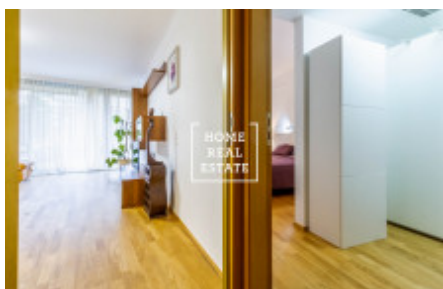

## Rent flat 2+kk, 76 m<sup>2</sup> - Malešická, Praha 3

ID	<a href="#">35718</a>	Offer	Rental
Group	2+kk	Furnished	Furnished
Location	Malešická 2855/2a	Ownership	Personal
Usable area	76 m <sup>2</sup>	City	<a href="#">Prague</a>
District	<a href="#">Praha 3</a>	City district	<a href="#">Žižkov</a>
Status	Realized		