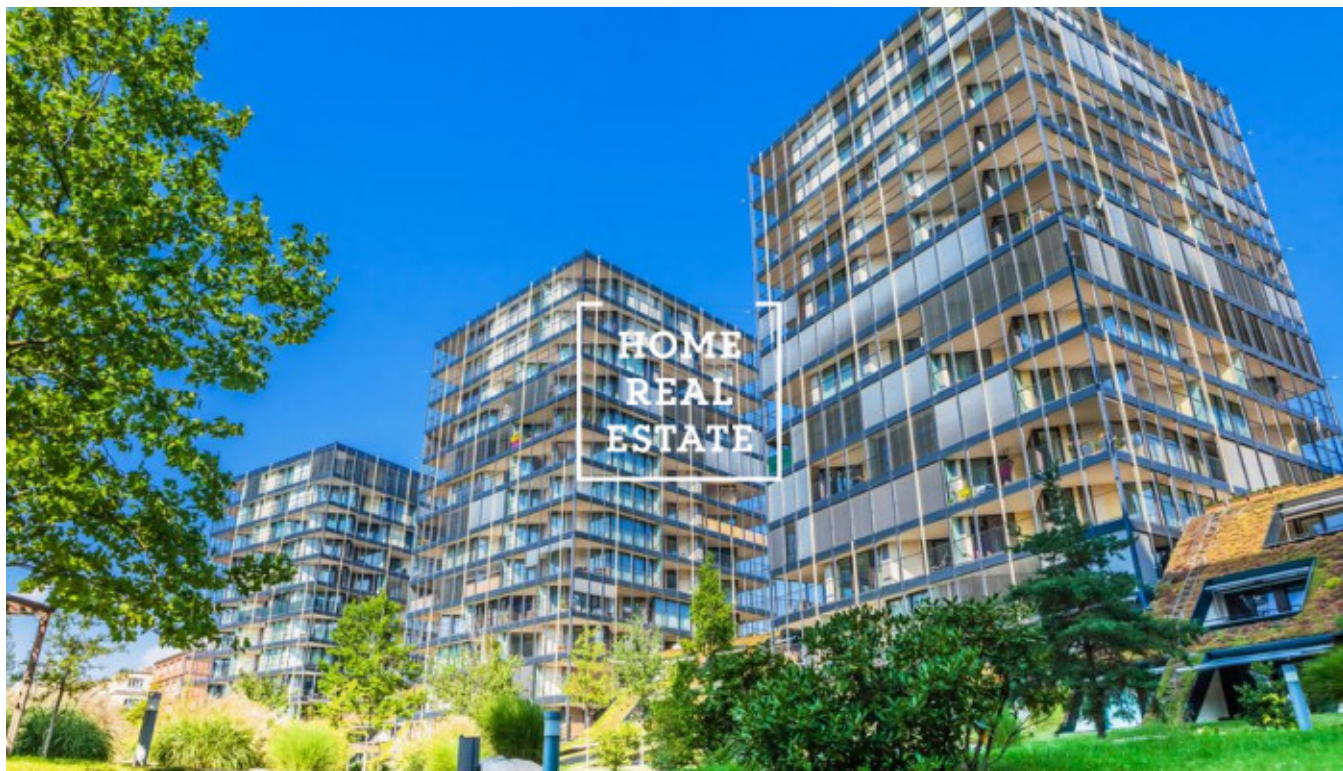

## Rent flat 2+kk, 76 m<sup>2</sup> - Malešická, Praha 3

ID	<a href="#">35718</a>	Offer	Rental
Group	2+kk	Furnished	Furnished
Location	Malešická 2855/2a	Ownership	Personal
Usable area	76 m <sup>2</sup>	City	<a href="#">Prague</a>
District	<a href="#">Praha 3</a>	City district	<a href="#">Žižkov</a>
Status	Realized		