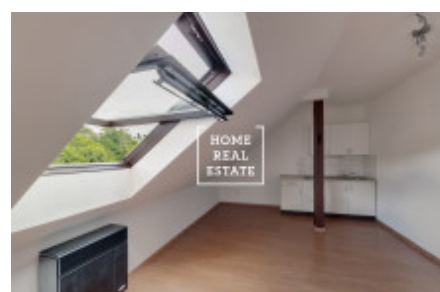

HOME
REAL
ESTATE

Sale flat 1+kk, 36.2 m² - Plzeňská, Praha 5

ID	35717	Offer	Sale
Group	1+kk	Furnished	Partially furnished
Location	Plzeňská 434/193	Ownership	Personal
Usable area	36.2 m ²	City	Prague
District	Praha 5	City district	Košíře
Status	Realized		