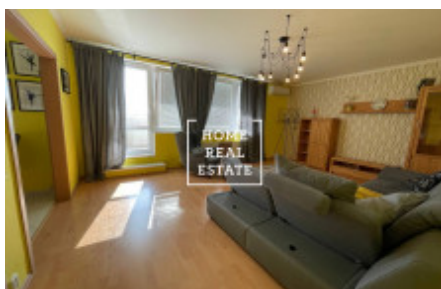

## Rent flat 2+kk, 70 m<sup>2</sup> - Zrzavého

ID	<a href="#">35714</a>	Offer	Rental
Group	2+kk	Furnished	Furnished
Location	Zrzavého 1705/4	Ownership	Personal
Usable area	70 m <sup>2</sup>	Parking	Yes
City	<a href="#">Prague</a>	City district	<a href="#">Řepy</a>
Status	Realized		