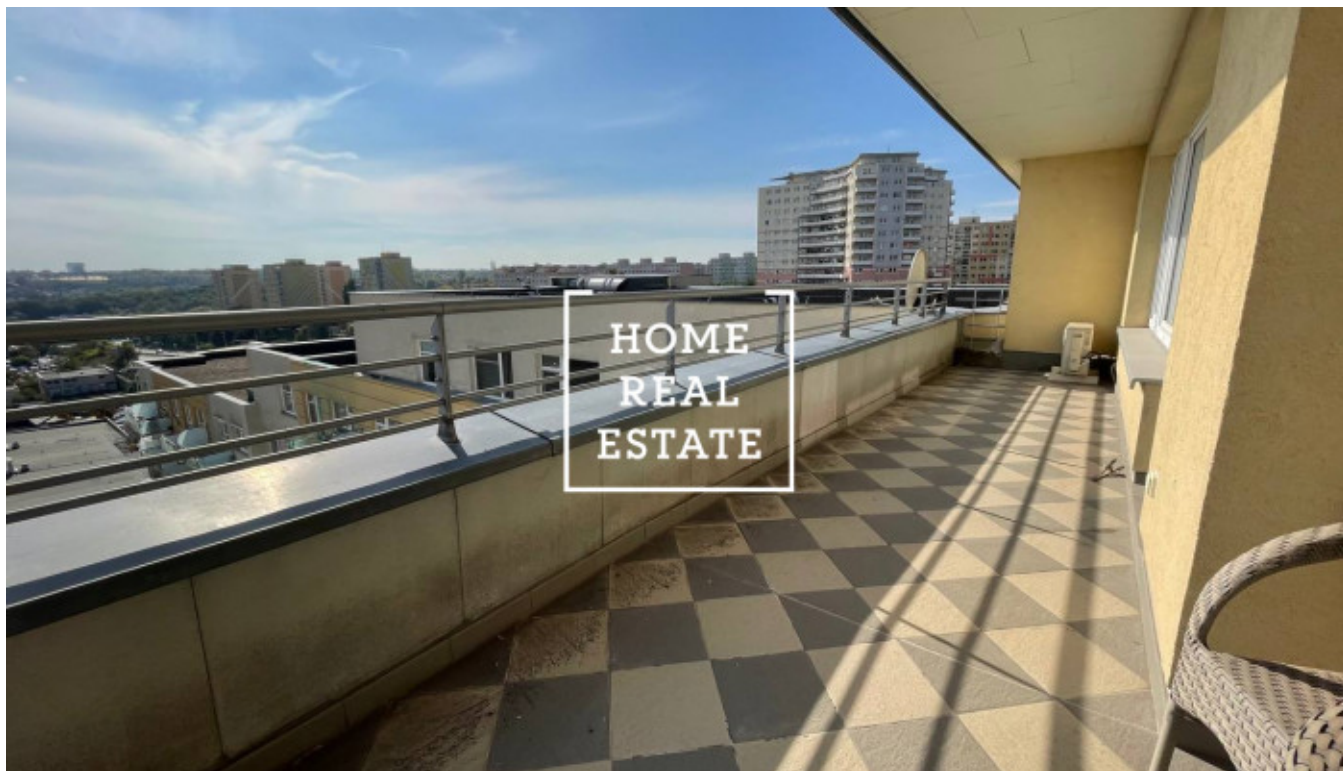

HOME
REAL
ESTATE

Rent flat 2+kk, 70 m² - Zrzavého

ID	35714	Offer	Rental
Group	2+kk	Furnished	Furnished
Location	Zrzavého 1705/4	Ownership	Personal
Usable area	70 m²	Parking	Yes
City	Prague	City district	Řepy
Status	Realized