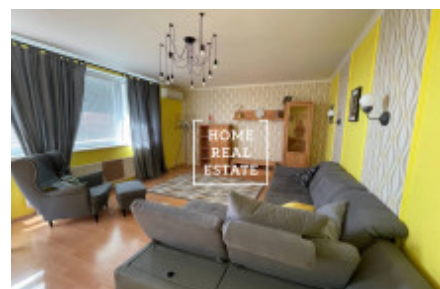

HOME
REAL
ESTATE

Rent flat 2+kk, 70 m² - Zrzavého

ID	35714	Offer	Rental
Group	2+kk	Furnished	Furnished
Location	Zrzavého 1705/4	Ownership	Personal
Usable area	70 m ²	Parking	Yes
City	Prague	City district	Řepy
Status	Realized		