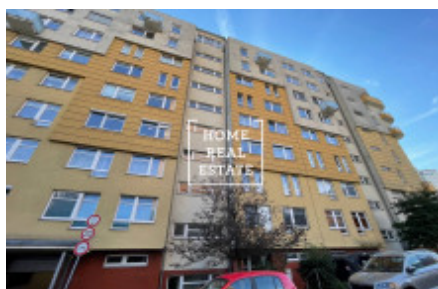

## Rent flat 2+kk, 70 m2 - Zrzavého

ID  
Offer  
Group  
Furnished  
Location  
Ownership  
Usable area  
Parking  
City  
City district

[35714](#)  
Rental  
2+kk  
Furnished  
Zrzavého 1705/4  
Personal  
70 m<sup>2</sup>  
Yes  
[Prague](#)  
[Řepy](#)