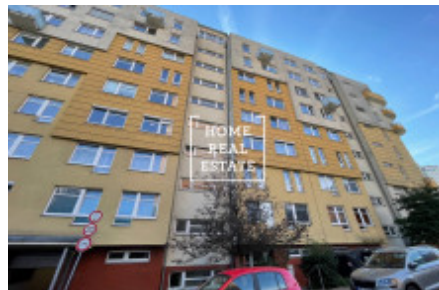

Rent flat 2+kk, 70 m² - Zrzavého

ID	35714	Offer	Rental
Group	2+kk	Furnished	Furnished
Location	Zrzavého 1705/4	Ownership	Personal
Usable area	70 m ²	Parking	Yes
City	Prague	City district	Řepy
Status	Realized		