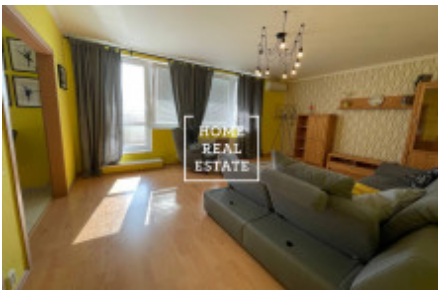

Rent flat 2+kk, 70 m² - Zrzavého

ID	35714	Offer	Rental
Group	2+kk	Furnished	Furnished
Location	Zrzavého 1705/4	Ownership	Personal
Usable area	70 m ²	Parking	Yes
City	Prague	City district	Řepy
Status	Realized		