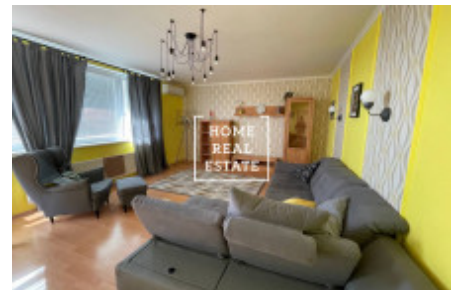

Rent flat 2+kk, 70 m² - Zrzavého

ID	35714	Offer	Rental
Group	2+kk	Furnished	Furnished
Location	Zrzavého 1705/4	Ownership	Personal
Usable area	70 m ²	Parking	Yes
City	Prague	City district	Řepy
Status	Realized		