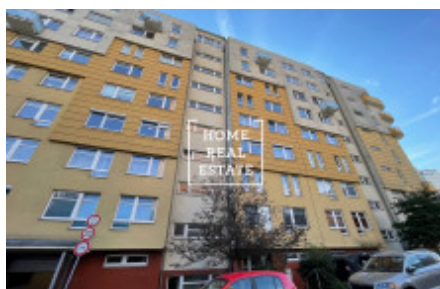

HOME
REAL
ESTATE

Rent flat 2+kk, 70 m² - Zrzavého

ID	35714	Offer	Rental
Group	2+kk	Furnished	Furnished
Location	Zrzavého 1705/4	Ownership	Personal
Usable area	70 m ²	Parking	Yes
City	Prague	City district	Řepy
Status	Realized		