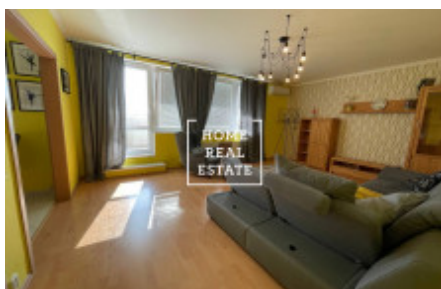

## Rent flat 2+kk, 70 m2 - Zrzavého

ID  
Offer  
Group  
Furnished  
Location  
Ownership  
Usable area  
Parking  
City  
City district

[35714](#)  
Rental  
2+kk  
Furnished  
Zrzavého 1705/4  
Personal  
70 m<sup>2</sup>  
Yes  
[Prague](#)  
[Řepy](#)