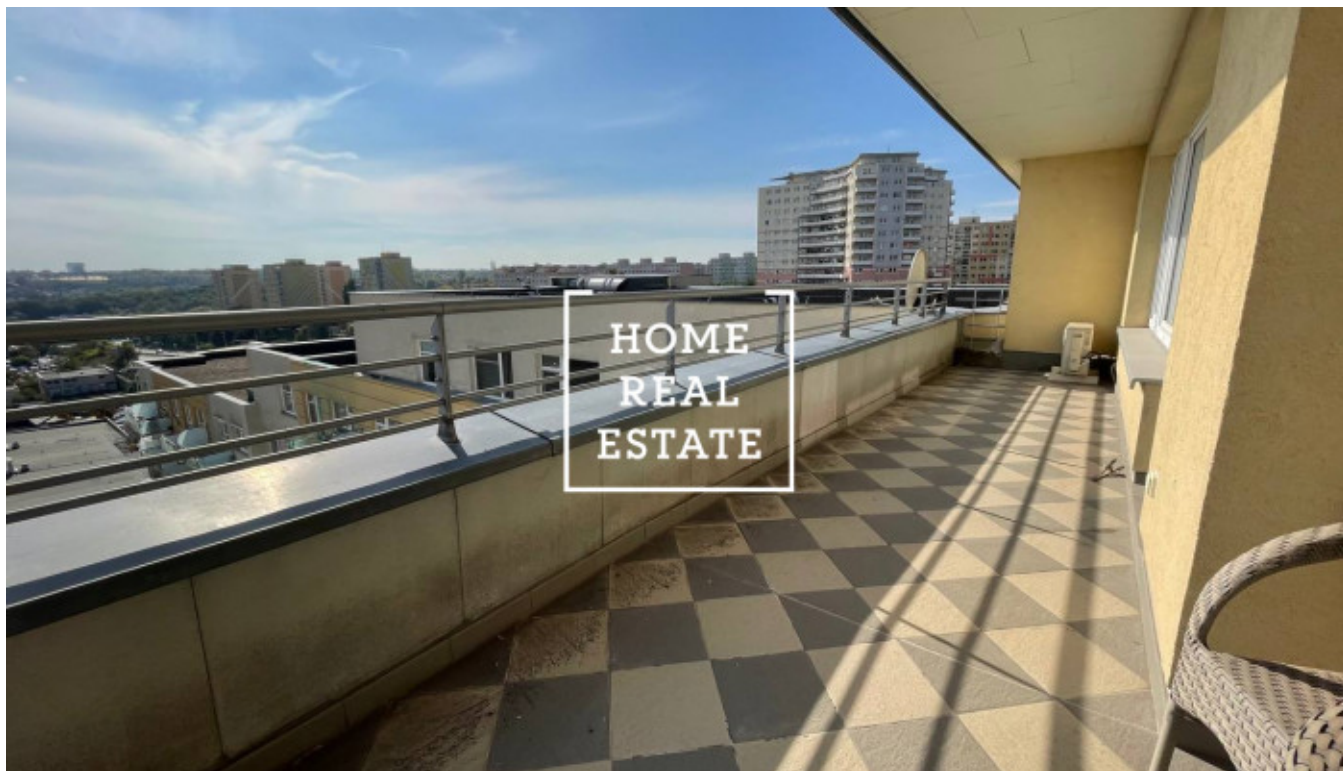

HOME
REAL
ESTATE

Rent flat 2+kk, 70 m² - Zrzavého

ID	35714	Offer	Rental
Group	2+kk	Furnished	Furnished
Location	Zrzavého 1705/4	Ownership	Personal
Usable area	70 m ²	Parking	Yes
City	Prague	City district	Řepy
Status	Realized		