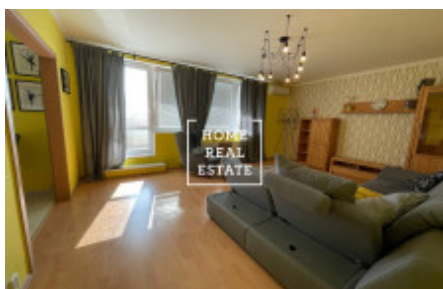

HOME
REAL
ESTATE

Rent flat 2+kk, 70 m² - Zrzavého

ID	35714	Offer	Rental
Group	2+kk	Furnished	Furnished
Location	Zrzavého 1705/4	Ownership	Personal
Usable area	70 m ²	Parking	Yes
City	Prague	City district	Řepy
Status	Realized		