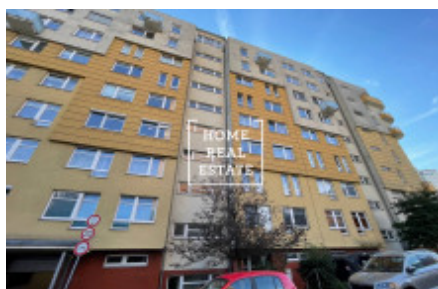

## Rent flat 2+kk, 70 m<sup>2</sup> - Zrzavého

ID	<a href="#">35714</a>	Offer	Rental
Group	2+kk	Furnished	Furnished
Location	Zrzavého 1705/4	Ownership	Personal
Usable area	70 m <sup>2</sup>	Parking	Yes
City	<a href="#">Prague</a>	City district	<a href="#">Řepy</a>
Status	Realized		