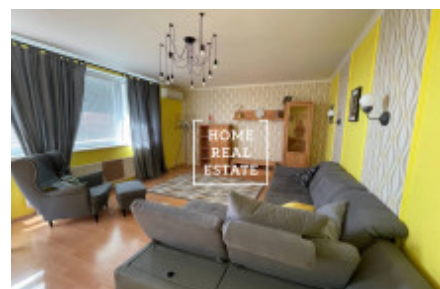

HOME
REAL
ESTATE

Rent flat 2+kk, 70 m² - Zrzavého

ID	35714	Offer	Rental
Group	2+kk	Furnished	Furnished
Location	Zrzavého 1705/4	Ownership	Personal
Usable area	70 m²	Parking	Yes
City	Prague	City district	Řepy
Status	Realized