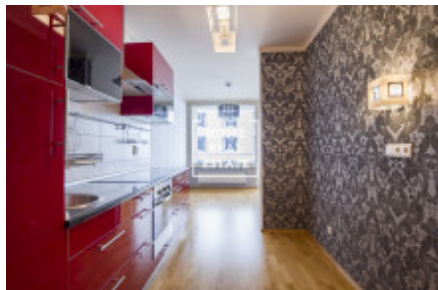

Rent flat 2+1, 83 m² - Karla Engliše, Praha 5

ID	35710	Offer	Rental
Group	2+1	Furnished	Partially furnished
Location	Karla Engliše 3221/2	Ownership	Personal
Usable area	83 m ²	City	Prague
District	Praha 5	City district	Smíchov
Status	Realized		