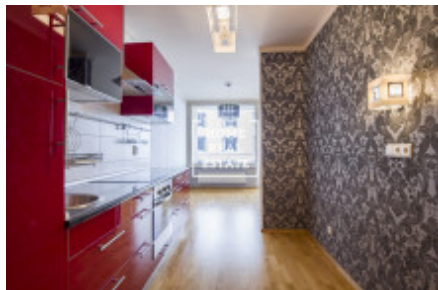

HOME
REAL
ESTATE

Rent flat 2+1, 83 m2 - Karla Engliše, Praha 5

ID	35710
Offer	Rental
Group	2+1
Furnished	Partially furnished
Location	Karla Engliše 3221/2
Ownership	Personal
Usable area	83 m ²
City	Prague
District	Praha 5
City district	Smíchov