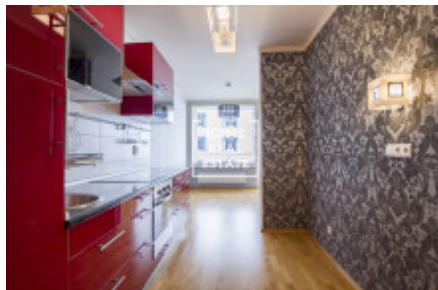

## Rent flat 2+1, 83 m<sup>2</sup> - Karla Engliše, Praha 5

ID	<a href="#">35710</a>	Offer	Rental
Group	2+1	Furnished	Partially furnished
Location	Karla Engliše 3221/2	Ownership	Personal
Usable area	83 m <sup>2</sup>	City	<a href="#">Prague</a>
District	<a href="#">Praha 5</a>	City district	<a href="#">Smíchov</a>
Status	Realized		