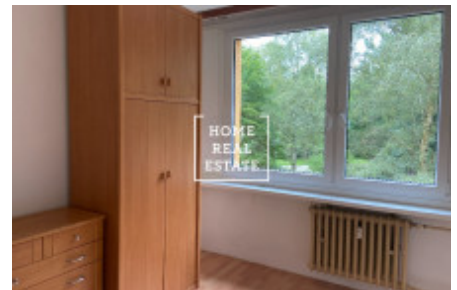

Rent flat 3+1, 70 m² - Litvínovská, Praha 9

ID	35706	Offer	Rental
Group	3+1	Furnished	Partially furnished
Location	Litvínovská 524/28	Ownership	Personal
Usable area	70 m ²	City	Prague
District	Praha 9	City district	Prosek
Status	Realized		