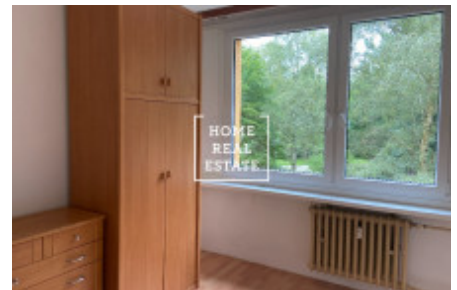

HOME
REAL
ESTATE

Rent flat 3+1, 70 m2 - Litvínovská, Praha 9

ID	35706
Offer	Rental
Group	3+1
Furnished	Partially furnished
Location	Litvínovská 524/28
Ownership	Personal
Usable area	70 m ²
City	Prague
District	Praha 9
City district	Prosek