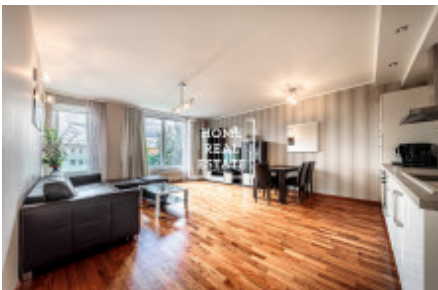

HOME
REAL
ESTATE

Rent flat 2+kk, 73 m2 - Švédská, Praha 5

ID	35700
Offer	Rental
Group	2+kk
Furnished	Furnished
Location	Švédská 1205/21
Ownership	Personal
Usable area	73 m ²
Parking	Yes
City	Prague
District	Praha 5
City district	Smíchov