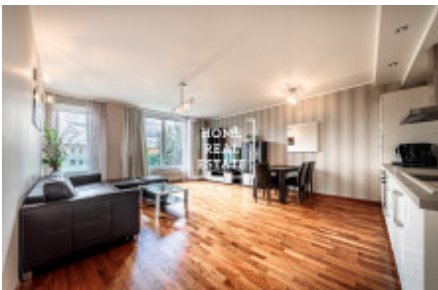

HOME
REAL
ESTATE

Rent flat 2+kk, 73 m2 - Švédská, Praha 5