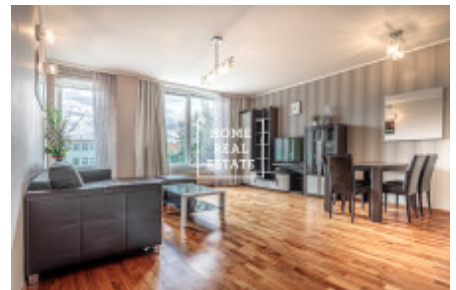

HOME
REAL
ESTATE

Rent flat 2+kk, 73 m2 - Švédská, Praha 5

ID	35700
Offer	Rental
Group	2+kk
Furnished	Furnished
Location	Švédská 1205/21
Ownership	Personal
Usable area	73 m ²
Parking	Yes
City	Prague
District	Praha 5
City district	Smíchov