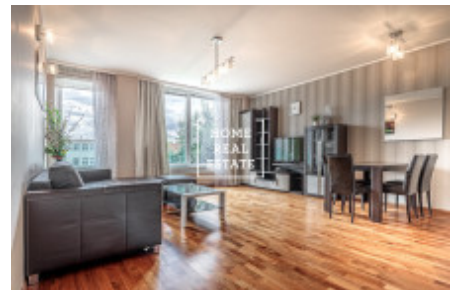

HOME
REAL
ESTATE

Rent flat 2+kk, 73 m2 - Švédská, Praha 5