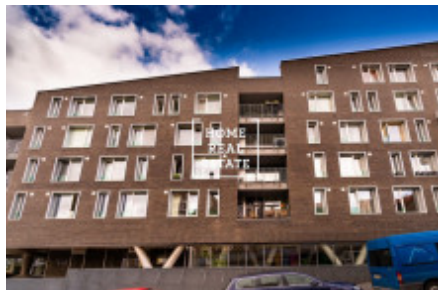

HOME
REAL
ESTATE

Rent flat 2+kk, 73 m2 - Švédská, Praha 5