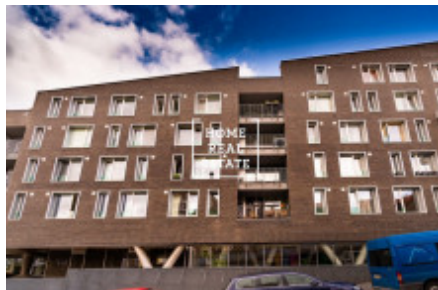

HOME
REAL
ESTATE

Rent flat 2+kk, 73 m2 - Švédská, Praha 5

ID	35700
Offer	Rental
Group	2+kk
Furnished	Furnished
Location	Švédská 1205/21
Ownership	Personal
Usable area	73 m ²
Parking	Yes
City	Prague
District	Praha 5
City district	Smíchov