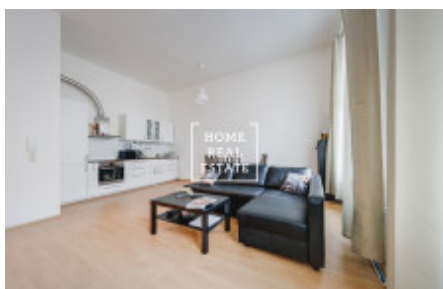

HOME
REAL
ESTATE

Rent flat 2+kk, 60 m² - Světova, Praha 8

ID
Offer
Group
Furnished
Location
Ownership
Usable area
City
District
City district

[35693](#)
Rental
2+kk
Furnished
Světova 523/1
Personal
60 m²
[Prague](#)
[Praha 8](#)
[Libeň](#)