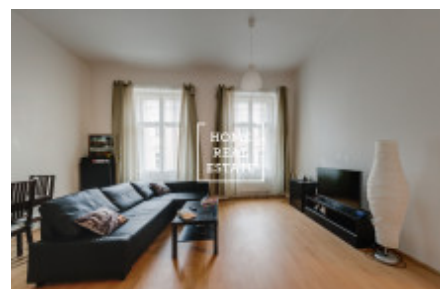

HOME
REAL
ESTATE

Rent flat 2+kk, 60 m² - Světova, Praha 8

ID
Offer
Group
Furnished
Location
Ownership
Usable area
City
District
City district

[35693](#)
Rental
2+kk
Furnished
Světova 523/1
Personal
60 m²
[Prague](#)
[Praha 8](#)
[Libeň](#)