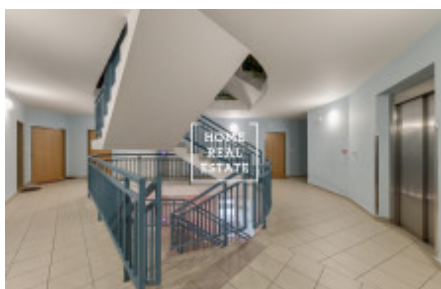

Sale flat 1+1, 32 m² - Mojmírova, Praha 4

ID	35684	Offer	Sale
Group	1+1	Furnished	unfurnished
Location	Mojmírova 1710/15	Ownership	Personal
Usable area	32 m ²	City	Prague
District	Praha 4	City district	Nusle
Status	Realized		