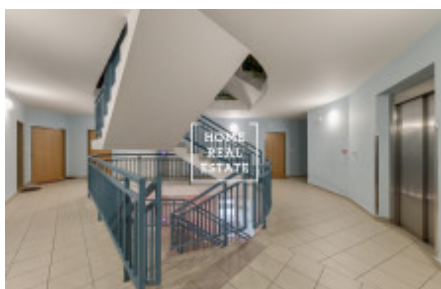

## Sale flat 2+kk, 32 m<sup>2</sup> - Mojmírova, Praha 4

ID	<a href="#">35683</a>	Offer	Sale
Group	2+kk	Furnished	unfurnished
Location	Mojmírova 1710/15	Ownership	Personal
Usable area	32 m <sup>2</sup>	City	<a href="#">Prague</a>
District	<a href="#">Praha 4</a>	City district	<a href="#">Nusle</a>
Status	Realized		