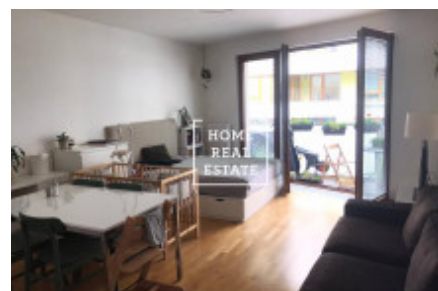

HOME
REAL
ESTATE

Rent flat 2+kk, 58 m² - Kurta Konráda, Praha 9

ID
Offer
Group
Furnished
Location
Ownership
Usable area
Parking
City
District
City district

[35682](#)
Rental
2+kk
unfurnished
Kurta Konráda 2445/5
Personal
58 m²
Yes
[Prague](#)
[Praha 9](#)
[Libeň](#)