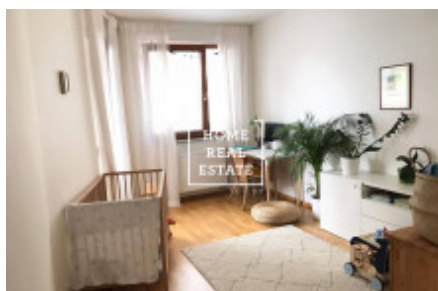

HOME
REAL
ESTATE

Rent flat 2+kk, 58 m² - Kurta Konráda, Praha 9

ID
Offer
Group
Furnished
Location
Ownership
Usable area
Parking
City
District
City district

[35682](#)
Rental
2+kk
unfurnished
Kurta Konráda 2445/5
Personal
58 m²
Yes
[Prague](#)
[Praha 9](#)
[Libeň](#)