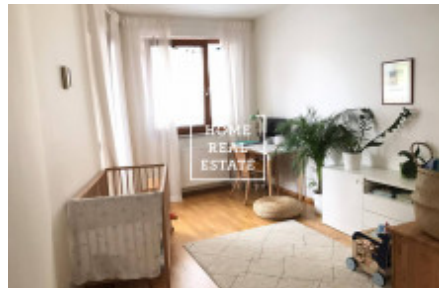

HOME
REAL
ESTATE

Rent flat 2+kk, 58 m² - Kurta Konráda, Praha 9

ID	35682	Offer	Rental
Group	2+kk	Furnished	unfurnished
Location	Kurta Konráda 2445/5	Ownership	Personal
Usable area	58 m ²	Parking	Yes
City	Prague	District	Praha 9
City district	Libeň	Status	Realized