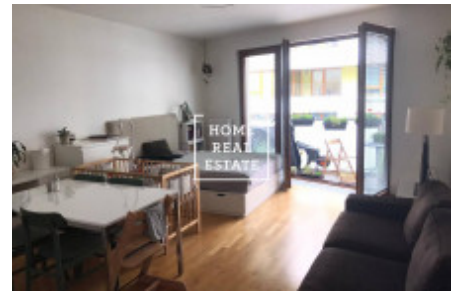

Rent flat 2+kk, 58 m² - Kurta Konráda, Praha 9

ID	35682	Offer	Rental
Group	2+kk	Furnished	unfurnished
Location	Kurta Konráda 2445/5	Ownership	Personal
Usable area	58 m ²	Parking	Yes
City	Prague	District	Praha 9
City district	Libeň	Status	Realized