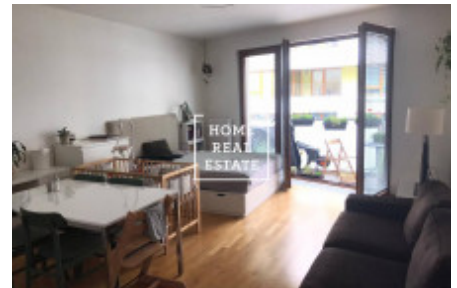

HOME
REAL
ESTATE

Rent flat 2+kk, 58 m² - Kurta Konráda, Praha 9

ID	35682	Offer	Rental
Group	2+kk	Furnished	unfurnished
Location	Kurta Konráda 2445/5	Ownership	Personal
Usable area	58 m ²	Parking	Yes
City	Prague	District	Praha 9
City district	Libeň	Status	Realized