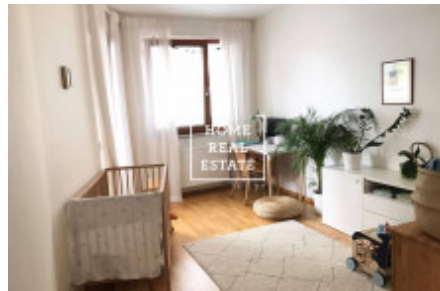

Rent flat 2+kk, 58 m² - Kurta Konráda, Praha 9

ID	35682	Offer	Rental
Group	2+kk	Furnished	unfurnished
Location	Kurta Konráda 2445/5	Ownership	Personal
Usable area	58 m ²	Parking	Yes
City	Prague	District	Praha 9
City district	Libeň	Status	Realized