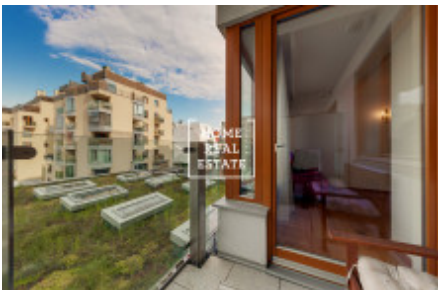

HOME
REAL
ESTATE

Rent flat 2+kk, 72 m2 - Komunardů, Praha 7

ID	35675
Offer	Rental
Group	2+kk
Furnished	Furnished
Location	Komunardů 1608/20
Ownership	Personal
Usable area	72 m ²
City	Prague
District	Praha 7
City district	Holešovice