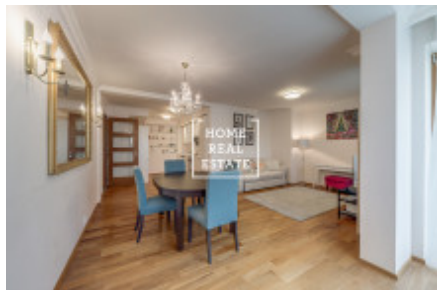

HOME
REAL
ESTATE

Rent flat 2+kk, 72 m2 - Komunardů, Praha 7

ID	35675
Offer	Rental
Group	2+kk
Furnished	Furnished
Location	Komunardů 1608/20
Ownership	Personal
Usable area	72 m ²
City	Prague
District	Praha 7
City district	Holešovice