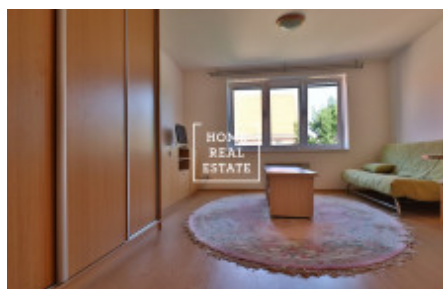

HOME
REAL
ESTATE

Rent flat 1+kk, 35 m2 - Tusarova, Praha 7

ID	35650	Offer	Rental
Group	1+kk	Furnished	Furnished
Location	Tusarova 1285/3	Ownership	Personal
Usable area	35 m ²	City	Prague
District	Praha 7	City district	Holešovice
Status	Realized		