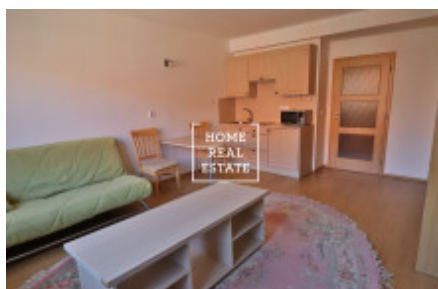

HOME
REAL
ESTATE

Rent flat 1+kk, 35 m2 - Tusarova, Praha 7

ID	35650	Offer	Rental
Group	1+kk	Furnished	Furnished
Location	Tusarova 1285/3	Ownership	Personal
Usable area	35 m ²	City	Prague
District	Praha 7	City district	Holešovice
Status	Realized		