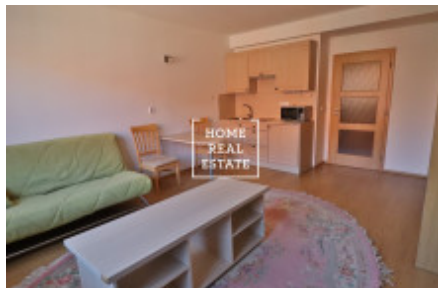

## Rent flat 1+kk, 35 m2 - Tusarova, Praha 7

ID	<a href="#">35650</a>
Offer	Rental
Group	1+kk
Furnished	Furnished
Location	Tusarova 1285/3
Ownership	Personal
Usable area	35 m <sup>2</sup>
City	<a href="#">Prague</a>
District	<a href="#">Praha 7</a>
City district	<a href="#">Holešovice</a>