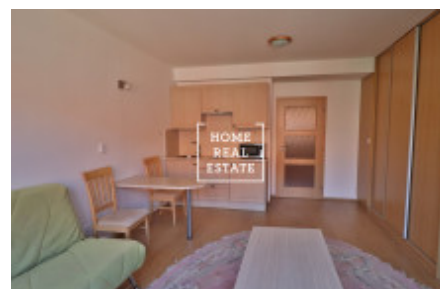

HOME
REAL
ESTATE

Rent flat 1+kk, 35 m2 - Tusarova, Praha 7

ID	35650	Offer	Rental
Group	1+kk	Furnished	Furnished
Location	Tusarova 1285/3	Ownership	Personal
Usable area	35 m ²	City	Prague
District	Praha 7	City district	Holešovice
Status	Realized		