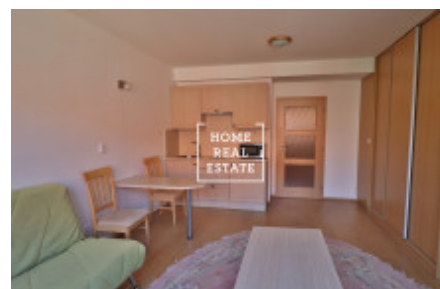

HOME
REAL
ESTATE

Rent flat 1+kk, 35 m2 - Tusarova, Praha 7

| | | | |
|-------------|-------------------------|---------------|----------------------------|
| ID | 35650 | Offer | Rental |
| Group | 1+kk | Furnished | Furnished |
| Location | Tusarova 1285/3 | Ownership | Personal |
| Usable area | 35 m ² | City | Prague |
| District | Praha 7 | City district | Holešovice |
| Status | Realized | | |