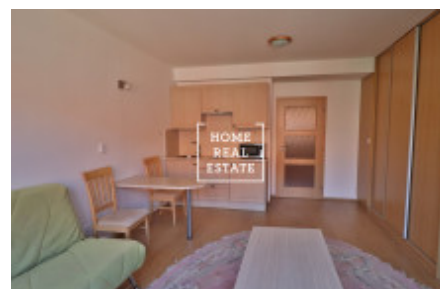

HOME
REAL
ESTATE

Rent flat 1+kk, 35 m2 - Tusarova, Praha 7

ID	35650	Offer	Rental
Group	1+kk	Furnished	Furnished
Location	Tusarova 1285/3	Ownership	Personal
Usable area	35 m²	City	Prague
District	Praha 7	City district	Holešovice
Status	Realized