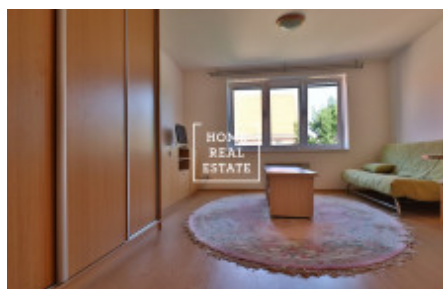

HOME
REAL
ESTATE

Rent flat 1+kk, 35 m2 - Tusarova, Praha 7

ID	35650	Offer	Rental
Group	1+kk	Furnished	Furnished
Location	Tusarova 1285/3	Ownership	Personal
Usable area	35 m²	City	Prague
District	Praha 7	City district	Holešovice
Status	Realized