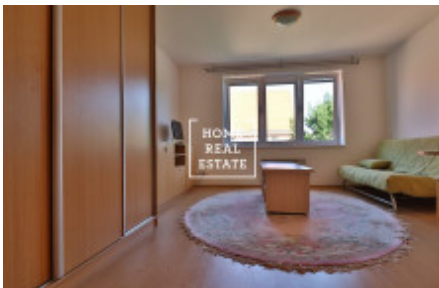

## Rent flat 1+kk, 35 m2 - Tusarova, Praha 7

ID	<a href="#">35650</a>
Offer	Rental
Group	1+kk
Furnished	Furnished
Location	Tusarova 1285/3
Ownership	Personal
Usable area	35 m <sup>2</sup>
City	<a href="#">Prague</a>
District	<a href="#">Praha 7</a>
City district	<a href="#">Holešovice</a>