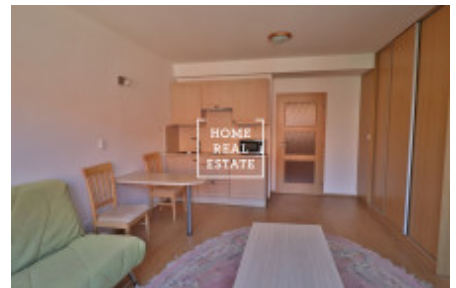

## Rent flat 1+kk, 35 m2 - Tusarova, Praha 7

ID	<a href="#">35650</a>
Offer	Rental
Group	1+kk
Furnished	Furnished
Location	Tusarova 1285/3
Ownership	Personal
Usable area	35 m <sup>2</sup>
City	<a href="#">Prague</a>
District	<a href="#">Praha 7</a>
City district	<a href="#">Holešovice</a>