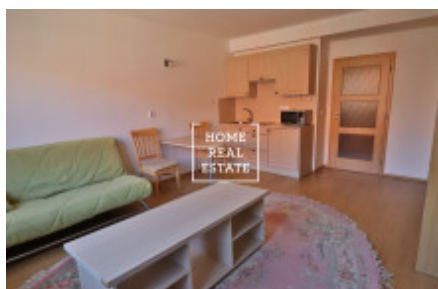

HOME
REAL
ESTATE

Rent flat 1+kk, 35 m2 - Tusarova, Praha 7

ID	35650	Offer	Rental
Group	1+kk	Furnished	Furnished
Location	Tusarova 1285/3	Ownership	Personal
Usable area	35 m²	City	Prague
District	Praha 7	City district	Holešovice
Status	Realized