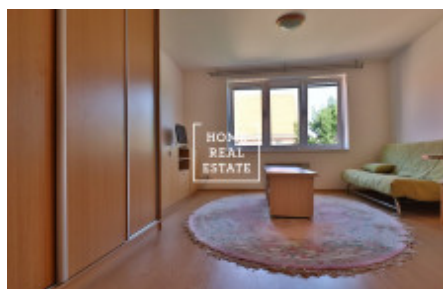

HOME
REAL
ESTATE

Rent flat 1+kk, 35 m2 - Tusarova, Praha 7

| | | | |
|-------------|-------------------------|---------------|----------------------------|
| ID | 35650 | Offer | Rental |
| Group | 1+kk | Furnished | Furnished |
| Location | Tusarova 1285/3 | Ownership | Personal |
| Usable area | 35 m ² | City | Prague |
| District | Praha 7 | City district | Holešovice |
| Status | Realized | | |