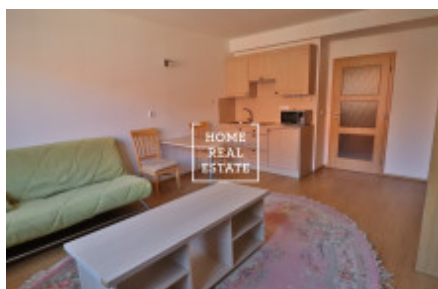

HOME
REAL
ESTATE

Rent flat 1+kk, 35 m2 - Tusarova, Praha 7

| | | | |
|-------------|-------------------------|---------------|----------------------------|
| ID | 35650 | Offer | Rental |
| Group | 1+kk | Furnished | Furnished |
| Location | Tusarova 1285/3 | Ownership | Personal |
| Usable area | 35 m ² | City | Prague |
| District | Praha 7 | City district | Holešovice |
| Status | Realized | | |