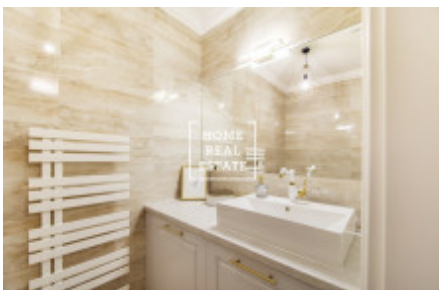

HOME
REAL
ESTATE

Rent flat 2+kk, 60 m2 - U tržnice, Praha 2

ID	35641
Offer	Rental
Group	2+kk
Furnished	Furnished
Location	U tržnice 1180/6
Ownership	Personal
Usable area	60 m ²
City	Prague
District	Praha 2
City district	Vinohrady