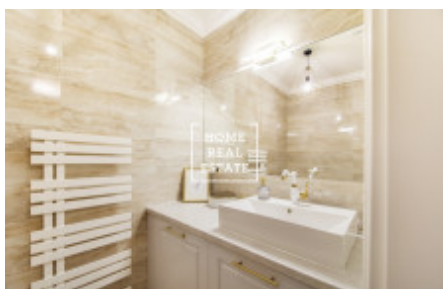

HOME
REAL
ESTATE

Rent flat 2+kk, 60 m² - U tržnice, Praha 2

ID	35641	Offer	Rental
Group	2+kk	Furnished	Furnished
Location	U tržnice 1180/6	Ownership	Personal
Usable area	60 m ²	City	Prague
District	Praha 2	City district	Vinohrady
Status	Realized		