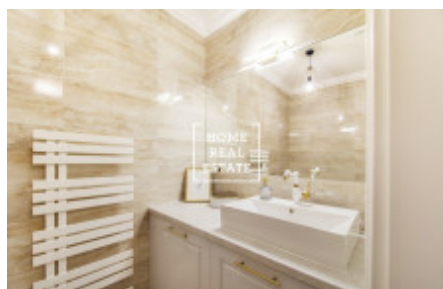

HOME
REAL
ESTATE

Rent flat 2+kk, 60 m² - U tržnice, Praha 2

ID	35641	Offer	Rental
Group	2+kk	Furnished	Furnished
Location	U tržnice 1180/6	Ownership	Personal
Usable area	60 m ²	City	Prague
District	Praha 2	City district	Vinohrady
Status	Realized		