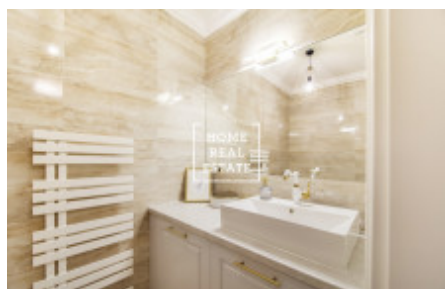

HOME
REAL
ESTATE

Rent flat 2+kk, 60 m² - U tržnice, Praha 2

ID	35641	Offer	Rental
Group	2+kk	Furnished	Furnished
Location	U tržnice 1180/6	Ownership	Personal
Usable area	60 m ²	City	Prague
District	Praha 2	City district	Vinohrady
Status	Realized		