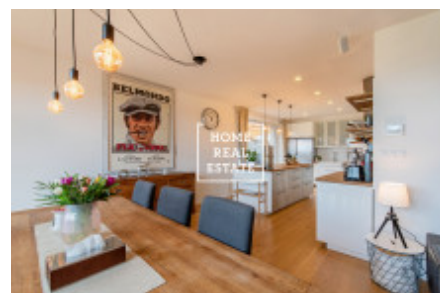

Sale house family, 165 m² - Ochránovská, Praha 10

ID	35639	Offer	Sale
Group	Family	Furnished	Furnished
Location	Ochránovská 264	Ownership	Personal
Usable area	165 m ²	Parking	Yes
City	Prague	District	Praha 10
City district	Benice	Status	Realized