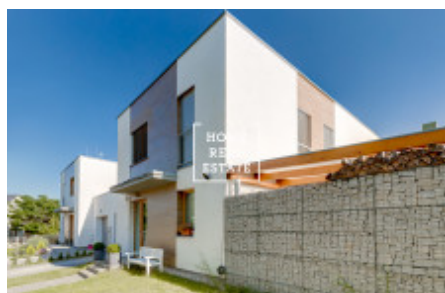

Sale house family, 165 m² - Ochránovská, Praha 10

ID	35639	Offer	Sale
Group	Family	Furnished	Furnished
Location	Ochránovská 264	Ownership	Personal
Usable area	165 m ²	Parking	Yes
City	Prague	District	Praha 10
City district	Benice	Status	Realized