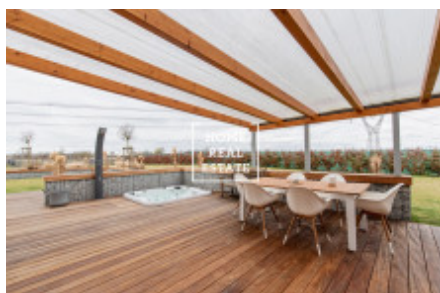

Sale house family, 165 m² - Ochránovská, Praha 10

ID	35639	Offer	Sale
Group	Family	Furnished	Furnished
Location	Ochránovská 264	Ownership	Personal
Usable area	165 m ²	Parking	Yes
City	Prague	District	Praha 10
City district	Benice	Status	Realized