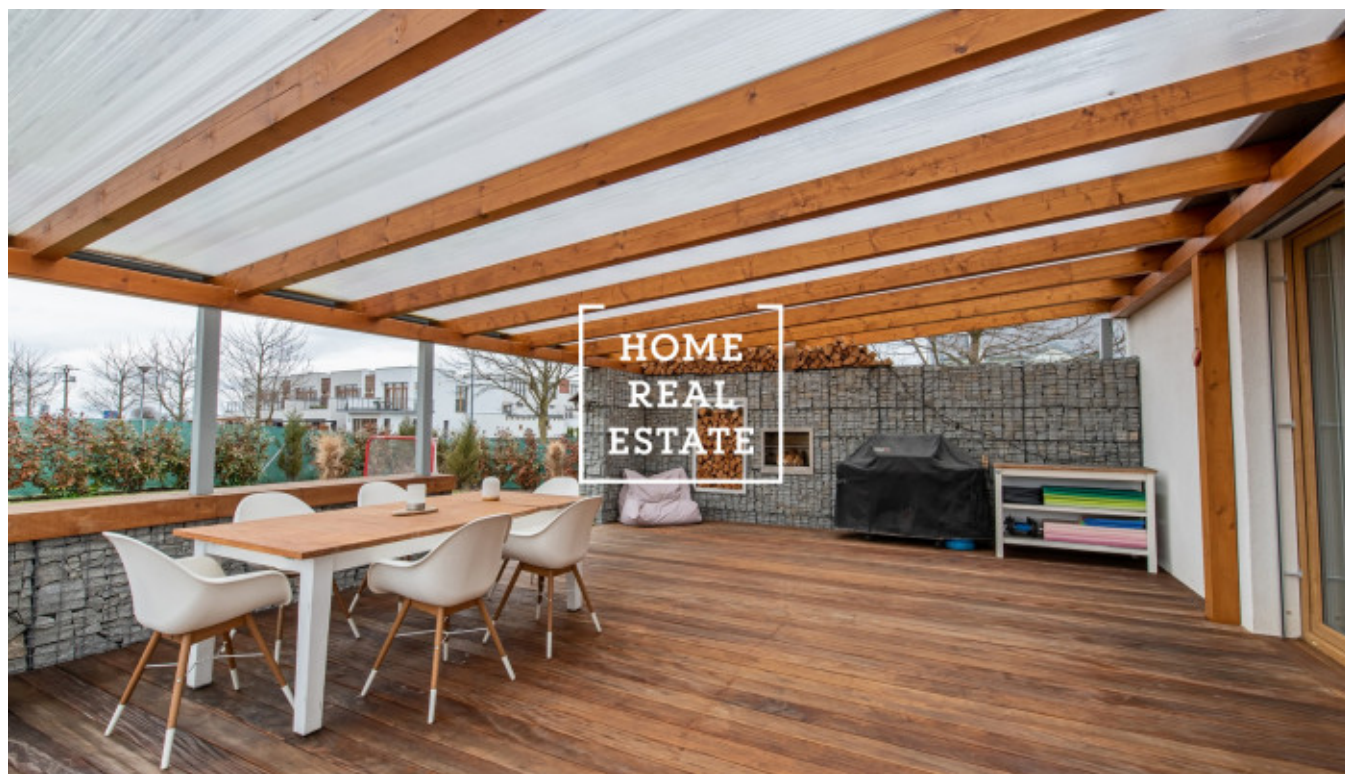

Sale house family, 165 m² - Ochránovská, Praha 10

ID	35639	Offer	Sale
Group	Family	Furnished	Furnished
Location	Ochránovská 264	Ownership	Personal
Usable area	165 m ²	Parking	Yes
City	Prague	District	Praha 10
City district	Benice	Status	Realized