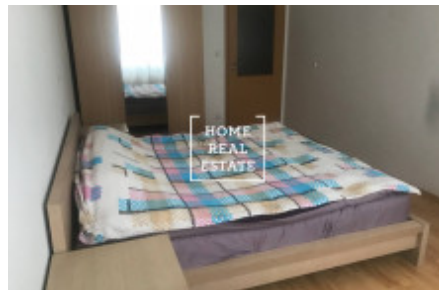

## Rent flat 2+kk, 62 m<sup>2</sup> - Jednořadá, Praha 6

ID	<a href="#">35636</a>	Offer	Rental
Group	2+kk	Furnished	Furnished
Location	Jednořadá 1123/37	Ownership	Personal
Usable area	62 m <sup>2</sup>	Parking	Yes
City	<a href="#">Prague</a>	District	<a href="#">Praha 6</a>
City district	<a href="#">Bubeneč</a>	Status	Realized