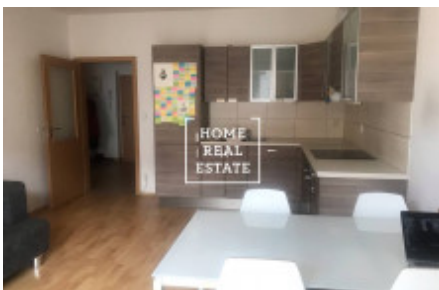

Rent flat 2+kk, 62 m² - Jednořadá, Praha 6

ID	35636	Offer	Rental
Group	2+kk	Furnished	Furnished
Location	Jednořadá 1123/37	Ownership	Personal
Usable area	62 m ²	Parking	Yes
City	Prague	District	Praha 6
City district	Bubeneč	Status	Realized