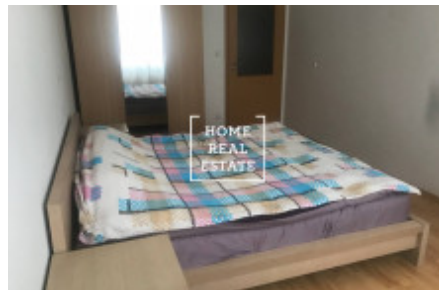

Rent flat 2+kk, 62 m² - Jednořadá, Praha 6

ID
Offer
Group
Furnished
Location
Ownership
Usable area
Parking
City
District
City district

[35636](#)
Rental
2+kk
Furnished
Jednořadá 1123/37
Personal
62 m²
Yes
[Prague](#)
[Praha 6](#)
[Bubeneč](#)