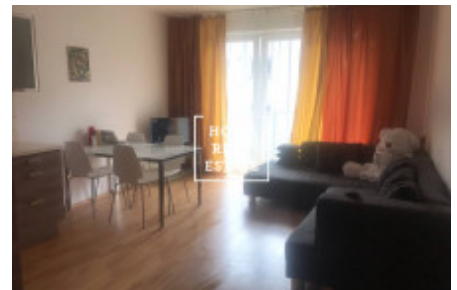

## Rent flat 2+kk, 62 m<sup>2</sup> - Jednořadá, Praha 6

ID	<a href="#">35636</a>	Offer	Rental
Group	2+kk	Furnished	Furnished
Location	Jednořadá 1123/37	Ownership	Personal
Usable area	62 m <sup>2</sup>	Parking	Yes
City	<a href="#">Prague</a>	District	<a href="#">Praha 6</a>
City district	<a href="#">Bubeneč</a>	Status	Realized