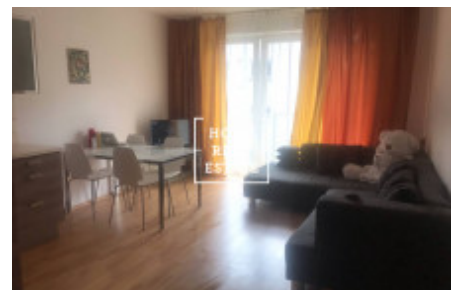

Rent flat 2+kk, 62 m² - Jednořadá, Praha 6

ID	35636	Offer	Rental
Group	2+kk	Furnished	Furnished
Location	Jednořadá 1123/37	Ownership	Personal
Usable area	62 m ²	Parking	Yes
City	Prague	District	Praha 6
City district	Bubeneč	Status	Realized