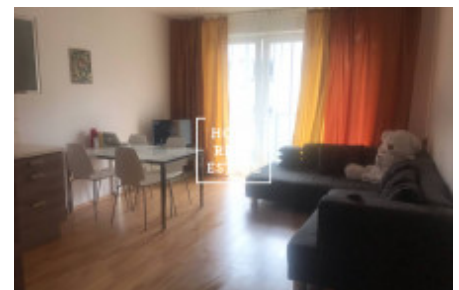

Rent flat 2+kk, 62 m² - Jednořadá, Praha 6

ID	35636	Offer	Rental
Group	2+kk	Furnished	Furnished
Location	Jednořadá 1123/37	Ownership	Personal
Usable area	62 m ²	Parking	Yes
City	Prague	District	Praha 6
City district	Bubeneč	Status	Realized