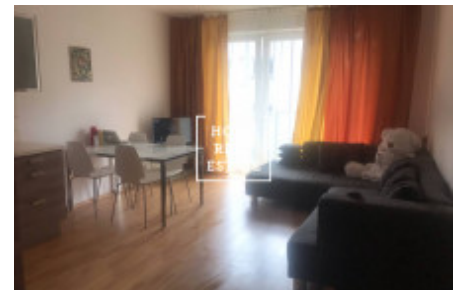

Rent flat 2+kk, 62 m² - Jednořadá, Praha 6

ID
Offer
Group
Furnished
Location
Ownership
Usable area
Parking
City
District
City district

[35636](#)
Rental
2+kk
Furnished
Jednořadá 1123/37
Personal
62 m²
Yes
[Prague](#)
[Praha 6](#)
[Bubeneč](#)