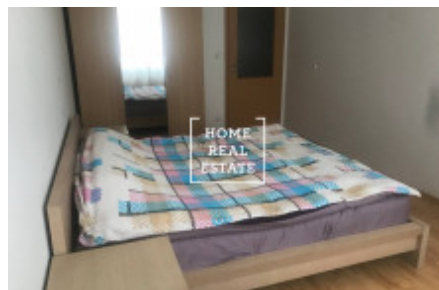

Rent flat 2+kk, 62 m² - Jednořadá, Praha 6

ID	35636	Offer	Rental
Group	2+kk	Furnished	Furnished
Location	Jednořadá 1123/37	Ownership	Personal
Usable area	62 m ²	Parking	Yes
City	Prague	District	Praha 6
City district	Bubeneč	Status	Realized