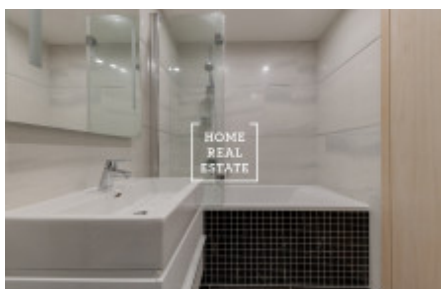

## Rent flat 2+kk, 60 m2 - Rubešova, Praha 2

Home Real Estate exclusively offers for rent an apartment 2+kk with the full area of 60 m<sup>2</sup>, situated in the "U Muzea" residence in Prague 2 - Vinohrady. Stylish, fully furnished and comfortable apartment is located on the 3rd floor of a new building with elevator and consists of a large, sunny living room with fully equipped kitchen, TV wall and large corner sofa, separate bedroom with a wardrobe, hallway and luxury bathroom, which is equipped with a bath, sink, and toilet. The whole apartment is equipped with air conditioning and underfloor heating. The whole house is stone lined, it has an aluminum windows and exterior roller blinds. The "U Muzea" residence is a residential project in a prestigious location, right in the historical center of Prague. Despite it's location right in the pulsating heart of the metropolis, directly above the Muzeum metro transfer station, all 42 new apartments are oriented to a quiet street without traffic noise. Thanks to all these advantages, the U Muzea residence is a unique housing in a new building in the center of Prague. It is an ideal choice for successful personalities who need to live in the center of action. Nearby you will find supermarkets, restaurants, a shopping center and cultural sights of Prague. Excellent transport accessibility: Muzeum tram stop and Muzeum metro station (lines A, C) are within walking distance. Available immediately. Price: 20.000 CZK + utilities: 6.500 CZK + electricity charges. The apartment comes with a parking space and a cellar in the underground garage. For more information about this property or to arrange the viewings, just fill in the form below, and we will contact you as soon as possible to arrange a date of viewing.