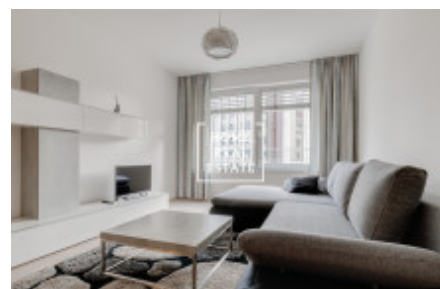

HOME
REAL
ESTATE

Rent flat 2+kk, 60 m2 - Rubešova, Praha 2

ID	35631
Offer	Rental
Group	2+kk
Furnished	Furnished
Location	Rubešova 2576/11
Ownership	Personal
Usable area	60 m ²
Parking	Yes
City	Prague
District	Praha 2
City district	Vinohrady