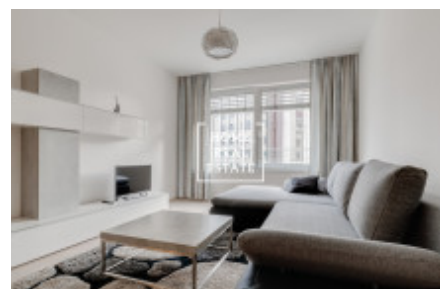

## Rent flat 2+kk, 60 m2 - Rubešova, Praha 2

Home Real Estate exclusively offers for rent an apartment 2+kk with the full area of 60 m<sup>2</sup>, situated in the "U Muzea" residence in Prague 2 - Vinohrady. Stylish, fully furnished and comfortable apartment is located on the 3rd floor of a new building with elevator and consists of a large, sunny living room with fully equipped kitchen, TV wall and large corner sofa, separate bedroom with a wardrobe, hallway and luxury bathroom, which is equipped with a bath, sink, and toilet. The whole apartment is equipped with air conditioning and underfloor heating. The whole house is stone lined, it has an aluminum windows and exterior roller blinds. The "U Muzea" residence is a residential project in a prestigious location, right in the historical center of Prague. Despite it's location right in the pulsating heart of the metropolis, directly above the Muzeum metro transfer station, all 42 new apartments are oriented to a quiet street without traffic noise. Thanks to all these advantages, the U Muzea residence is a unique housing in a new building in the center of Prague. It is an ideal choice for successful personalities who need to live in the center of action. Nearby you will find supermarkets, restaurants, a shopping center and cultural sights of Prague. Excellent transport accessibility: Muzeum tram stop and Muzeum metro station (lines A, C) are within walking distance. Available immediately. Price: 20.000 CZK + utilities: 6.500 CZK + electricity charges. The apartment comes with a parking space and a cellar in the underground garage. For more information about this property or to arrange the viewings, just fill in the form below, and we will contact you as soon as possible to arrange a date of viewing.