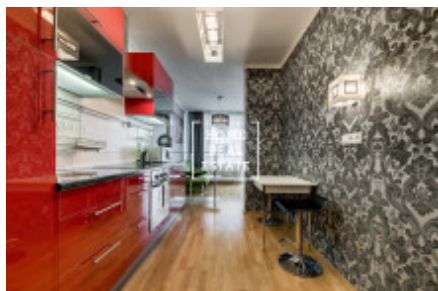

# Sale flat 2+kk, 83 m<sup>2</sup> - Karla Engliše, Praha 5

ID	<a href="#">35628</a>	Offer	Sale
Group	2+kk	Furnished	Furnished
Location	Karla Engliše 3221/2	Ownership	Personal
Usable area	83 m <sup>2</sup>	Parking	Yes
City	<a href="#">Prague</a>	District	<a href="#">Praha 5</a>
City district	<a href="#">Smíchov</a>	Status	Realized