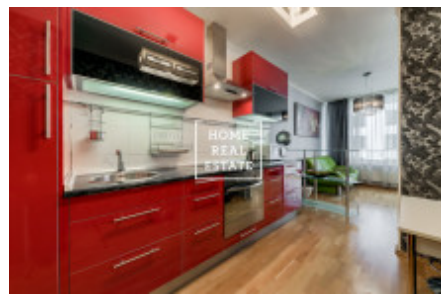

Sale flat 2+kk, 83 m² - Karla Engliše, Praha 5

| | | | |
|---------------|-------------------------|-----------|-------------------------|
| ID | 35628 | Offer | Sale |
| Group | 2+kk | Furnished | Furnished |
| Location | Karla Engliše 3221/2 | Ownership | Personal |
| Usable area | 83 m ² | Parking | Yes |
| City | Prague | District | Praha 5 |
| City district | Smíchov | Status | Realized |