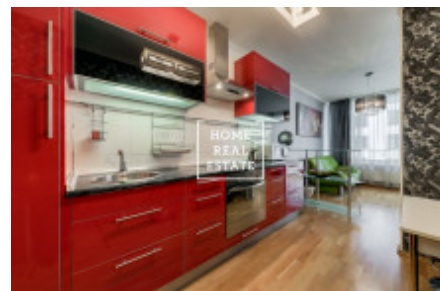

# Sale flat 2+kk, 83 m<sup>2</sup> - Karla Engliše, Praha 5

ID	<a href="#">35628</a>	Offer	Sale
Group	2+kk	Furnished	Furnished
Location	Karla Engliše 3221/2	Ownership	Personal
Usable area	83 m <sup>2</sup>	Parking	Yes
City	<a href="#">Prague</a>	District	<a href="#">Praha 5</a>
City district	<a href="#">Smíchov</a>	Status	Realized