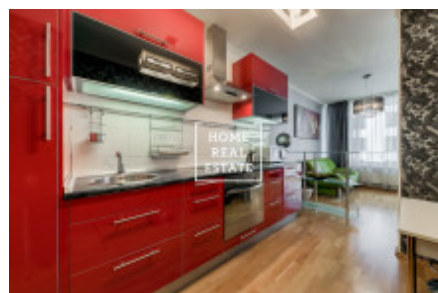

Sale flat 2+kk, 83 m² - Karla Engliše, Praha 5

ID	35628	Offer	Sale
Group	2+kk	Furnished	Furnished
Location	Karla Engliše 3221/2	Ownership	Personal
Usable area	83 m ²	Parking	Yes
City	Prague	District	Praha 5
City district	Smíchov	Status	Realized