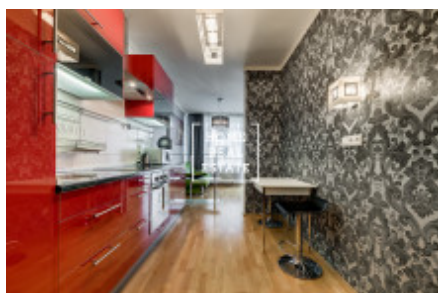

Sale flat 2+kk, 83 m² - Karla Engliše, Praha 5

ID	35628	Offer	Sale
Group	2+kk	Furnished	Furnished
Location	Karla Engliše 3221/2	Ownership	Personal
Usable area	83 m ²	Parking	Yes
City	Prague	District	Praha 5
City district	Smíchov	Status	Realized