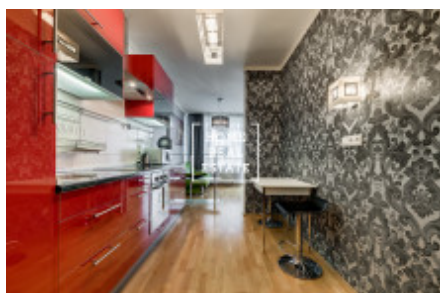

Sale flat 2+kk, 83 m² - Karla Engliše, Praha 5

ID	35628	Offer	Sale
Group	2+kk	Furnished	Furnished
Location	Karla Engliše 3221/2	Ownership	Personal
Usable area	83 m ²	Parking	Yes
City	Prague	District	Praha 5
City district	Smíchov	Status	Realized