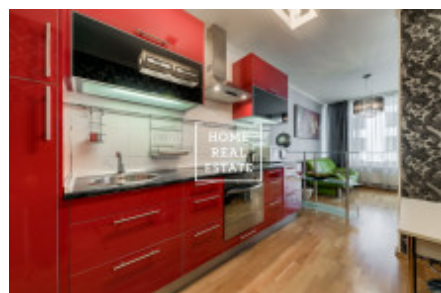

Sale flat 2+kk, 83 m² - Karla Engliše, Praha 5

ID	35628	Offer	Sale
Group	2+kk	Furnished	Furnished
Location	Karla Engliše 3221/2	Ownership	Personal
Usable area	83 m ²	Parking	Yes
City	Prague	District	Praha 5
City district	Smíchov	Status	Realized