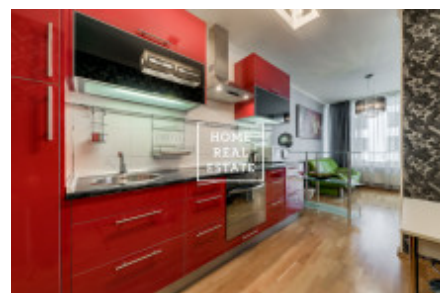

Sale flat 2+kk, 83 m² - Karla Engliše, Praha 5

ID	35628	Offer	Sale
Group	2+kk	Furnished	Furnished
Location	Karla Engliše 3221/2	Ownership	Personal
Usable area	83 m ²	Parking	Yes
City	Prague	District	Praha 5
City district	Smíchov	Status	Realized