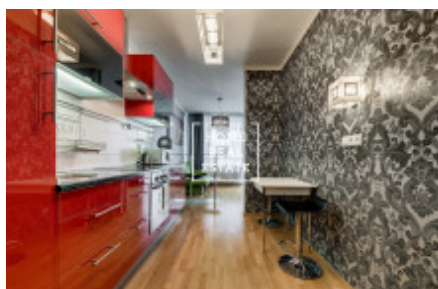

Sale flat 2+1, 83 m² - Karla Engliše, Praha 5

ID	35627	Offer	Sale
Group	2+1	Furnished	Furnished
Location	Karla Engliše 3221/2	Ownership	Personal
Usable area	83 m ²	Parking	Yes
City	Prague	District	Praha 5
City district	Smíchov	Status	Realized