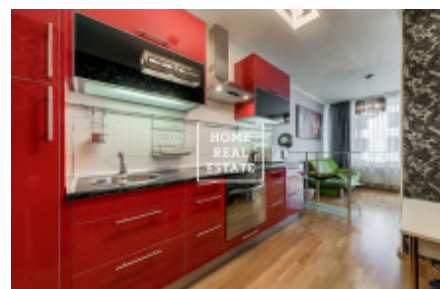

## Sale flat 2+1, 83 m<sup>2</sup> - Karla Engliše, Praha 5

ID	<a href="#">35627</a>	Offer	Sale
Group	2+1	Furnished	Furnished
Location	Karla Engliše 3221/2	Ownership	Personal
Usable area	83 m <sup>2</sup>	Parking	Yes
City	<a href="#">Prague</a>	District	<a href="#">Praha 5</a>
City district	<a href="#">Smíchov</a>	Status	Realized