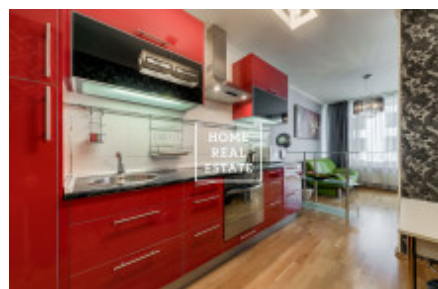

Sale flat 2+1, 83 m² - Karla Engliše, Praha 5

ID	35627	Offer	Sale
Group	2+1	Furnished	Furnished
Location	Karla Engliše 3221/2	Ownership	Personal
Usable area	83 m ²	Parking	Yes
City	Prague	District	Praha 5
City district	Smíchov	Status	Realized