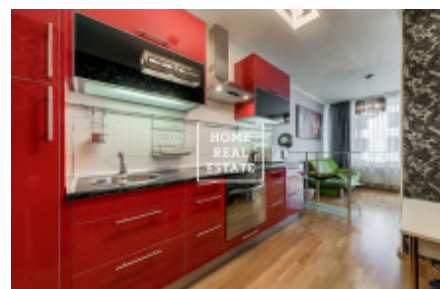

Sale flat 2+1, 83 m² - Karla Engliše, Praha 5

ID	35627	Offer	Sale
Group	2+1	Furnished	Furnished
Location	Karla Engliše 3221/2	Ownership	Personal
Usable area	83 m ²	Parking	Yes
City	Prague	District	Praha 5
City district	Smíchov	Status	Realized