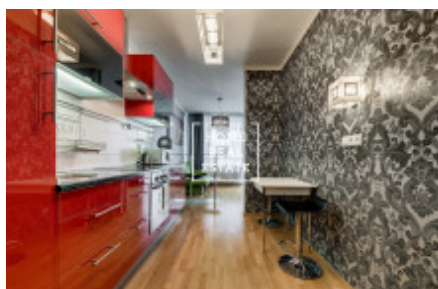

## Sale flat 2+1, 83 m<sup>2</sup> - Karla Engliše, Praha 5

ID	<a href="#">35627</a>	Offer	Sale
Group	2+1	Furnished	Furnished
Location	Karla Engliše 3221/2	Ownership	Personal
Usable area	83 m <sup>2</sup>	Parking	Yes
City	<a href="#">Prague</a>	District	<a href="#">Praha 5</a>
City district	<a href="#">Smíchov</a>	Status	Realized