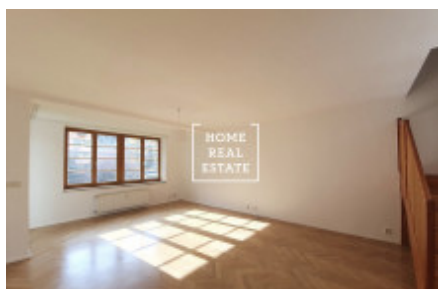

## Rent flat 3+kk, 109 m2 - Křenova, Praha 6

ID	<a href="#">35625</a>	Offer	Rental
Group	3+kk	Furnished	Partially furnished
Location	Křenova 439/19	Ownership	Personal
Usable area	109 m <sup>2</sup>	City	<a href="#">Prague</a>
District	<a href="#">Praha 6</a>	City district	<a href="#">Veleslavín</a>
Status	Realized		