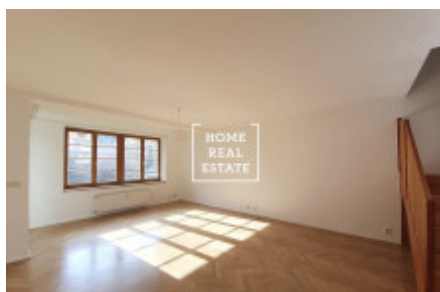

Rent flat 3+kk, 109 m² - Křenova, Praha 6

ID	35625	Offer	Rental
Group	3+kk	Furnished	Partially furnished
Location	Křenova 439/19	Ownership	Personal
Usable area	109 m ²	City	Prague
District	Praha 6	City district	Veleslavín
Status	Realized		