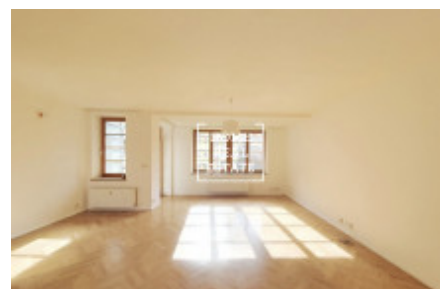

## Rent flat 3+kk, 109 m2 - Křenova, Praha 6

ID	<a href="#">35625</a>	Offer	Rental
Group	3+kk	Furnished	Partially furnished
Location	Křenova 439/19	Ownership	Personal
Usable area	109 m <sup>2</sup>	City	<a href="#">Prague</a>
District	<a href="#">Praha 6</a>	City district	<a href="#">Veleslavín</a>
Status	Realized		