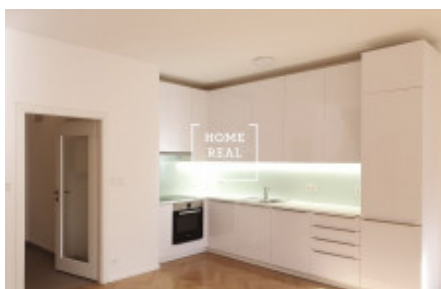

## Rent flat 3+kk, 109 m2 - Křenova, Praha 6

ID	<a href="#">35625</a>	Offer	Rental
Group	3+kk	Furnished	Partially furnished
Location	Křenova 439/19	Ownership	Personal
Usable area	109 m <sup>2</sup>	City	<a href="#">Prague</a>
District	<a href="#">Praha 6</a>	City district	<a href="#">Veleslavín</a>
Status	Realized		