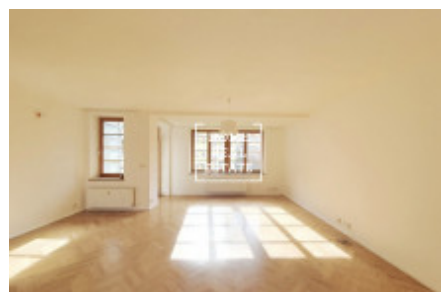

## Rent flat 3+kk, 109 m2 - Křenova, Praha 6

ID	<a href="#">35625</a>	Offer	Rental
Group	3+kk	Furnished	Partially furnished
Location	Křenova 439/19	Ownership	Personal
Usable area	109 m <sup>2</sup>	City	<a href="#">Prague</a>
District	<a href="#">Praha 6</a>	City district	<a href="#">Veleslavín</a>
Status	Realized		