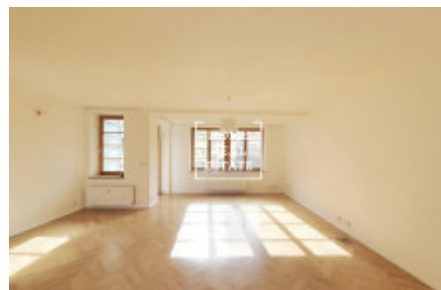

Rent flat 3+kk, 109 m² - Křenova, Praha 6

ID	35625	Offer	Rental
Group	3+kk	Furnished	Partially furnished
Location	Křenova 439/19	Ownership	Personal
Usable area	109 m ²	City	Prague
District	Praha 6	City district	Veleslavín
Status	Realized		