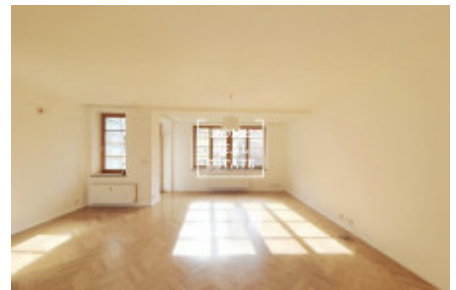

## Rent flat 3+kk, 109 m<sup>2</sup> - Křenova, Praha 6

ID  
Offer  
Group  
Furnished  
Location  
Ownership  
Usable area  
City  
District  
City district

[35625](#)  
Rental  
3+kk  
Partially furnished  
Křenova 439/19  
Personal  
109 m<sup>2</sup>  
[Prague](#)  
[Praha 6](#)  
[Veleslavín](#)