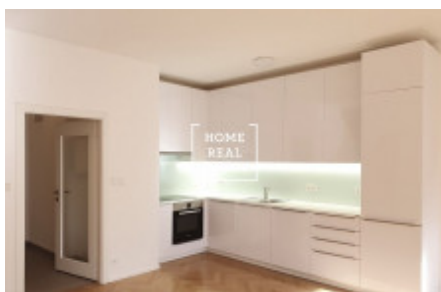

Rent flat 3+kk, 109 m² - Křenova, Praha 6

ID	35625	Offer	Rental
Group	3+kk	Furnished	Partially furnished
Location	Křenova 439/19	Ownership	Personal
Usable area	109 m ²	City	Prague
District	Praha 6	City district	Veleslavín
Status	Realized		