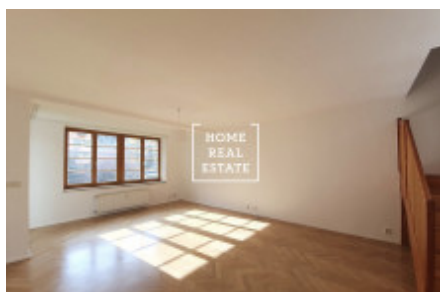

## Rent flat 3+kk, 109 m2 - Křenova, Praha 6

ID	<a href="#">35625</a>	Offer	Rental
Group	3+kk	Furnished	Partially furnished
Location	Křenova 439/19	Ownership	Personal
Usable area	109 m <sup>2</sup>	City	<a href="#">Prague</a>
District	<a href="#">Praha 6</a>	City district	<a href="#">Veleslavín</a>
Status	Realized		