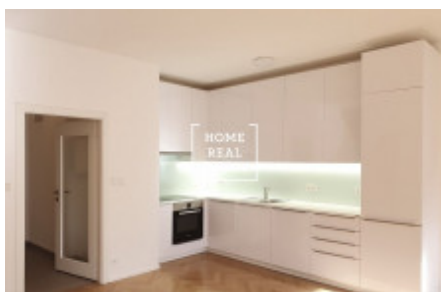

## Rent flat 3+kk, 109 m2 - Křenova, Praha 6

ID	<a href="#">35625</a>	Offer	Rental
Group	3+kk	Furnished	Partially furnished
Location	Křenova 439/19	Ownership	Personal
Usable area	109 m <sup>2</sup>	City	<a href="#">Prague</a>
District	<a href="#">Praha 6</a>	City district	<a href="#">Veleslavín</a>
Status	Realized		