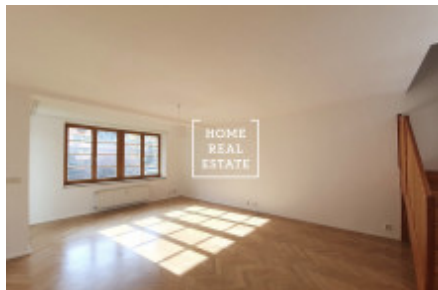

## Rent flat 3+kk, 109 m<sup>2</sup> - Křenova, Praha 6

ID  
Offer  
Group  
Furnished  
Location  
Ownership  
Usable area  
City  
District  
City district

[35625](#)  
Rental  
3+kk  
Partially furnished  
Křenova 439/19  
Personal  
109 m<sup>2</sup>  
[Prague](#)  
[Praha 6](#)  
[Veleslavín](#)