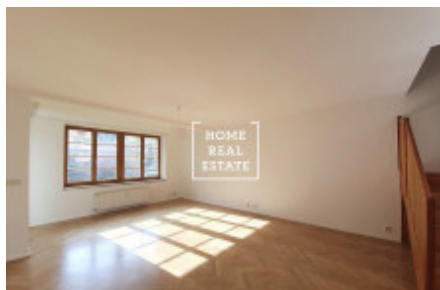

Rent flat 3+kk, 109 m² - Křenova, Praha 6

ID	35625	Offer	Rental
Group	3+kk	Furnished	Partially furnished
Location	Křenova 439/19	Ownership	Personal
Usable area	109 m ²	City	Prague
District	Praha 6	City district	Veleslavín
Status	Realized		