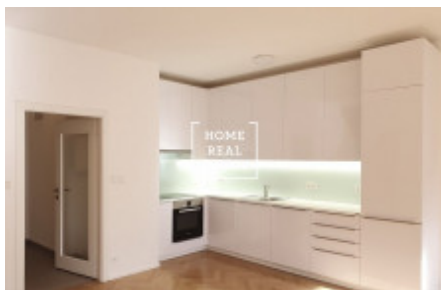

Rent flat 3+kk, 109 m² - Křenova, Praha 6

ID	35625	Offer	Rental
Group	3+kk	Furnished	Partially furnished
Location	Křenova 439/19	Ownership	Personal
Usable area	109 m ²	City	Prague
District	Praha 6	City district	Veleslavín
Status	Realized		