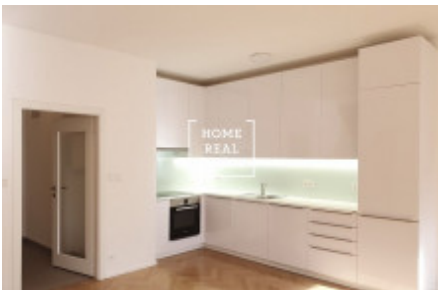

## Rent flat 3+kk, 109 m<sup>2</sup> - Křenova, Praha 6

ID  
Offer  
Group  
Furnished  
Location  
Ownership  
Usable area  
City  
District  
City district

[35625](#)  
Rental  
3+kk  
Partially furnished  
Křenova 439/19  
Personal  
109 m<sup>2</sup>  
[Prague](#)  
[Praha 6](#)  
[Veleslavín](#)