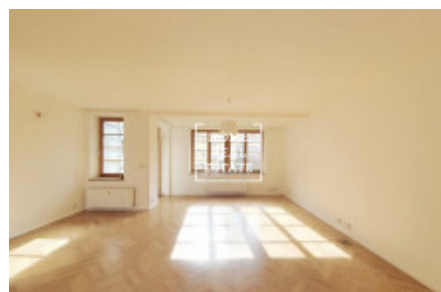

Rent flat 3+kk, 109 m² - Křenova, Praha 6

ID	35625	Offer	Rental
Group	3+kk	Furnished	Partially furnished
Location	Křenova 439/19	Ownership	Personal
Usable area	109 m ²	City	Prague
District	Praha 6	City district	Veleslavín
Status	Realized		